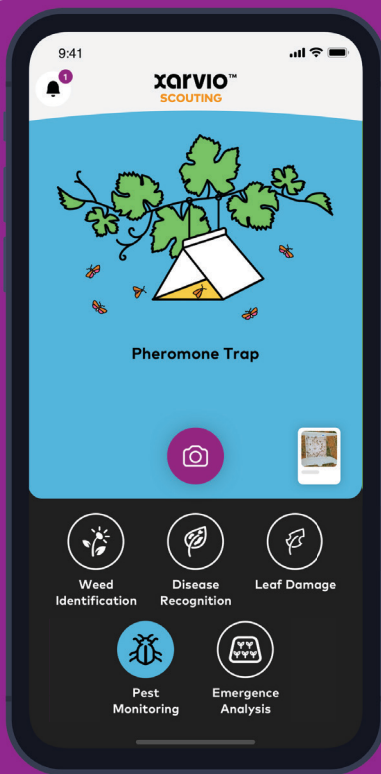

xarvio[®] SCOUTING

powered by BASF

The Assistant in Your Pocket

WEED
IDENTIFICATION

DISEASE
RECOGNITION

PEST
MONITORING

LEAF
DAMAGE

EMERGENCE
ANALYSIS

NEW
Pheromone
Trap
Analysis

Download the app

- Open the app store
- Search 'xarvio scouting'
- Install to your device

Create your profile

- Follow the set-up prompts

Take photos

- Simply take a picture of the weed/disease with your device
- Follow the tips in the app for the best possible results

See the results

- xarvio SCOUTING gives you a result in seconds

Download on the
App Store

GET IT ON
Google Play