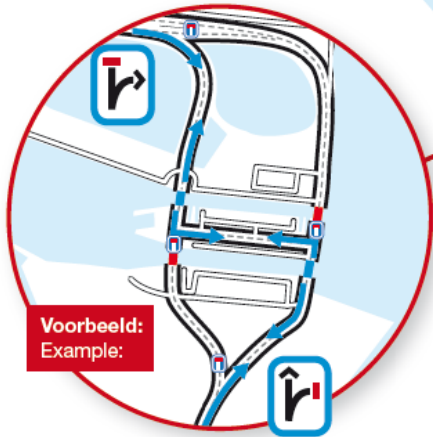

BASF
We create chemistry

Route to BASF Antwerp

Opgelet! Gelieve je GPS niet te volgen en via A12- afrit 11 Zandvliet te rijden.
Attention! Please do not follow your GPS and drive via A12 exit 11 Zandvliet.

- POORT 1 Ingang 1
  Entrance 1
- POORT 3 Hoofdkantoor
  Head quarters
- POORT 6 a Bezoekersingang
  Visitors entrance
  b Conferentiecentrum
  Conference centre
- POORT 7 Goederenigingang
  Goods entry
- POORT 8 e. paviljoen (overkant poort 6)
  e. pavillion (across gate 6)

SCHELDE

Voorbeeld:
Example:

▶ Doorgang per auto altijd mogelijk!
Volg de route aangegeven op de borden
Passage by car always possible!
Follow the route indicated on the signs

BASF Antwerpen NV • Haven 725 • Scheldelaan 600 • B-2040 Antwerpen 4
Tel. : +32 (0)3 561 21 11 • Fax : +32 (0)3 561 29 93 • www.basf.be
Er is geen openbaar vervoer richting BASF • There is no public transport to BASF