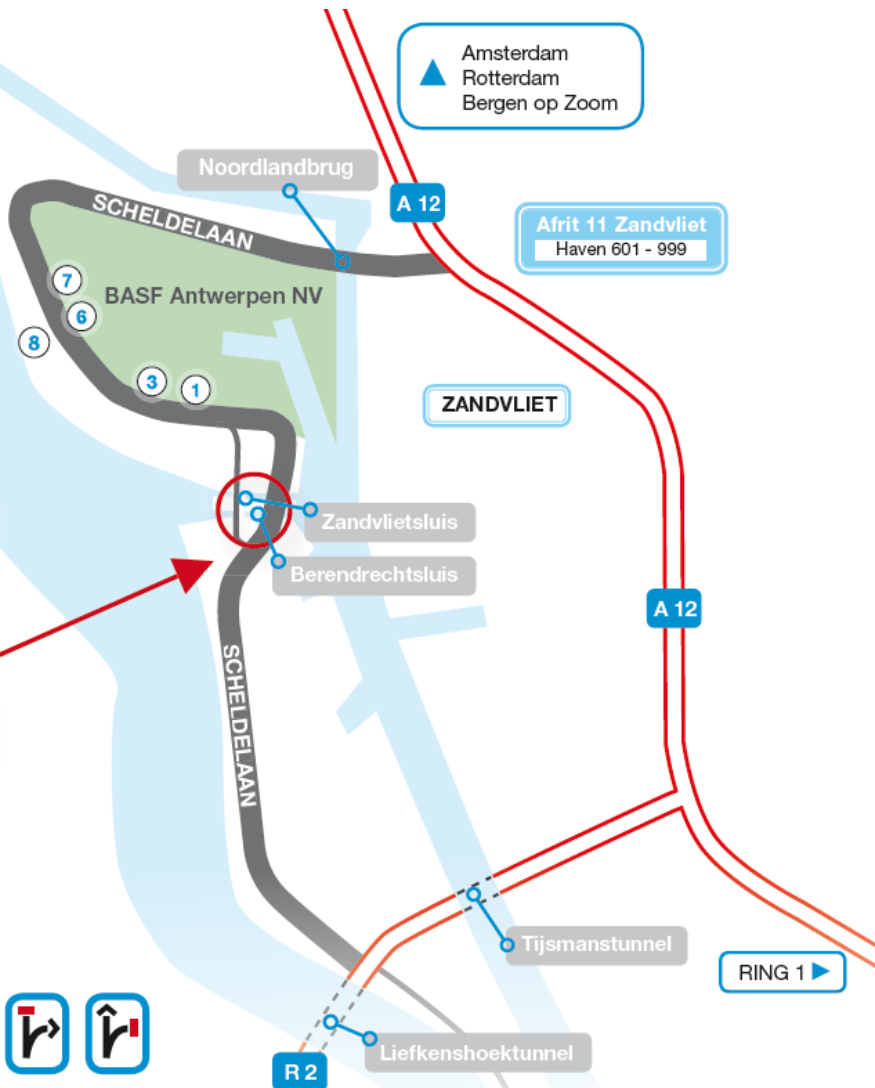

BASF
We create chemistry

Route to BASF Antwerp

Opgelet! Gelieve je GPS niet te volgen en via A12- afrit 11 Zandvliet te rijden.
Attention! Please do not follow your GPS and drive via A12 exit 11 Zandvliet.

- POORT 1 Ingang 1
  Entrance 1
- POORT 3 Hoofdkantoor
  Head quarters
- POORT 6 a Bezoekersingang
  Visitors entrance
  b Conferentiecentrum
  Conference centre
- POORT 7 Goederenigingang
  Goods entry
- POORT 8 e. paviljoen (overkant poort 6)
  e. pavillion (across gate 6)

SCHELDE

Voorbeeld:
Example:

▶ Doorgang per auto altijd mogelijk!
Volg de route aangegeven op de borden
Passage by car always possible!
Follow the route indicated on the signs

BASF Antwerpen NV • Haven 725 • Scheldelaan 600 • B-2040 Antwerpen 4
Tel. : +32 (0)3 561 21 11 • Fax : +32 (0)3 561 29 93 • www.basf.be
Er is geen openbaar vervoer richting BASF • There is no public transport to BASF