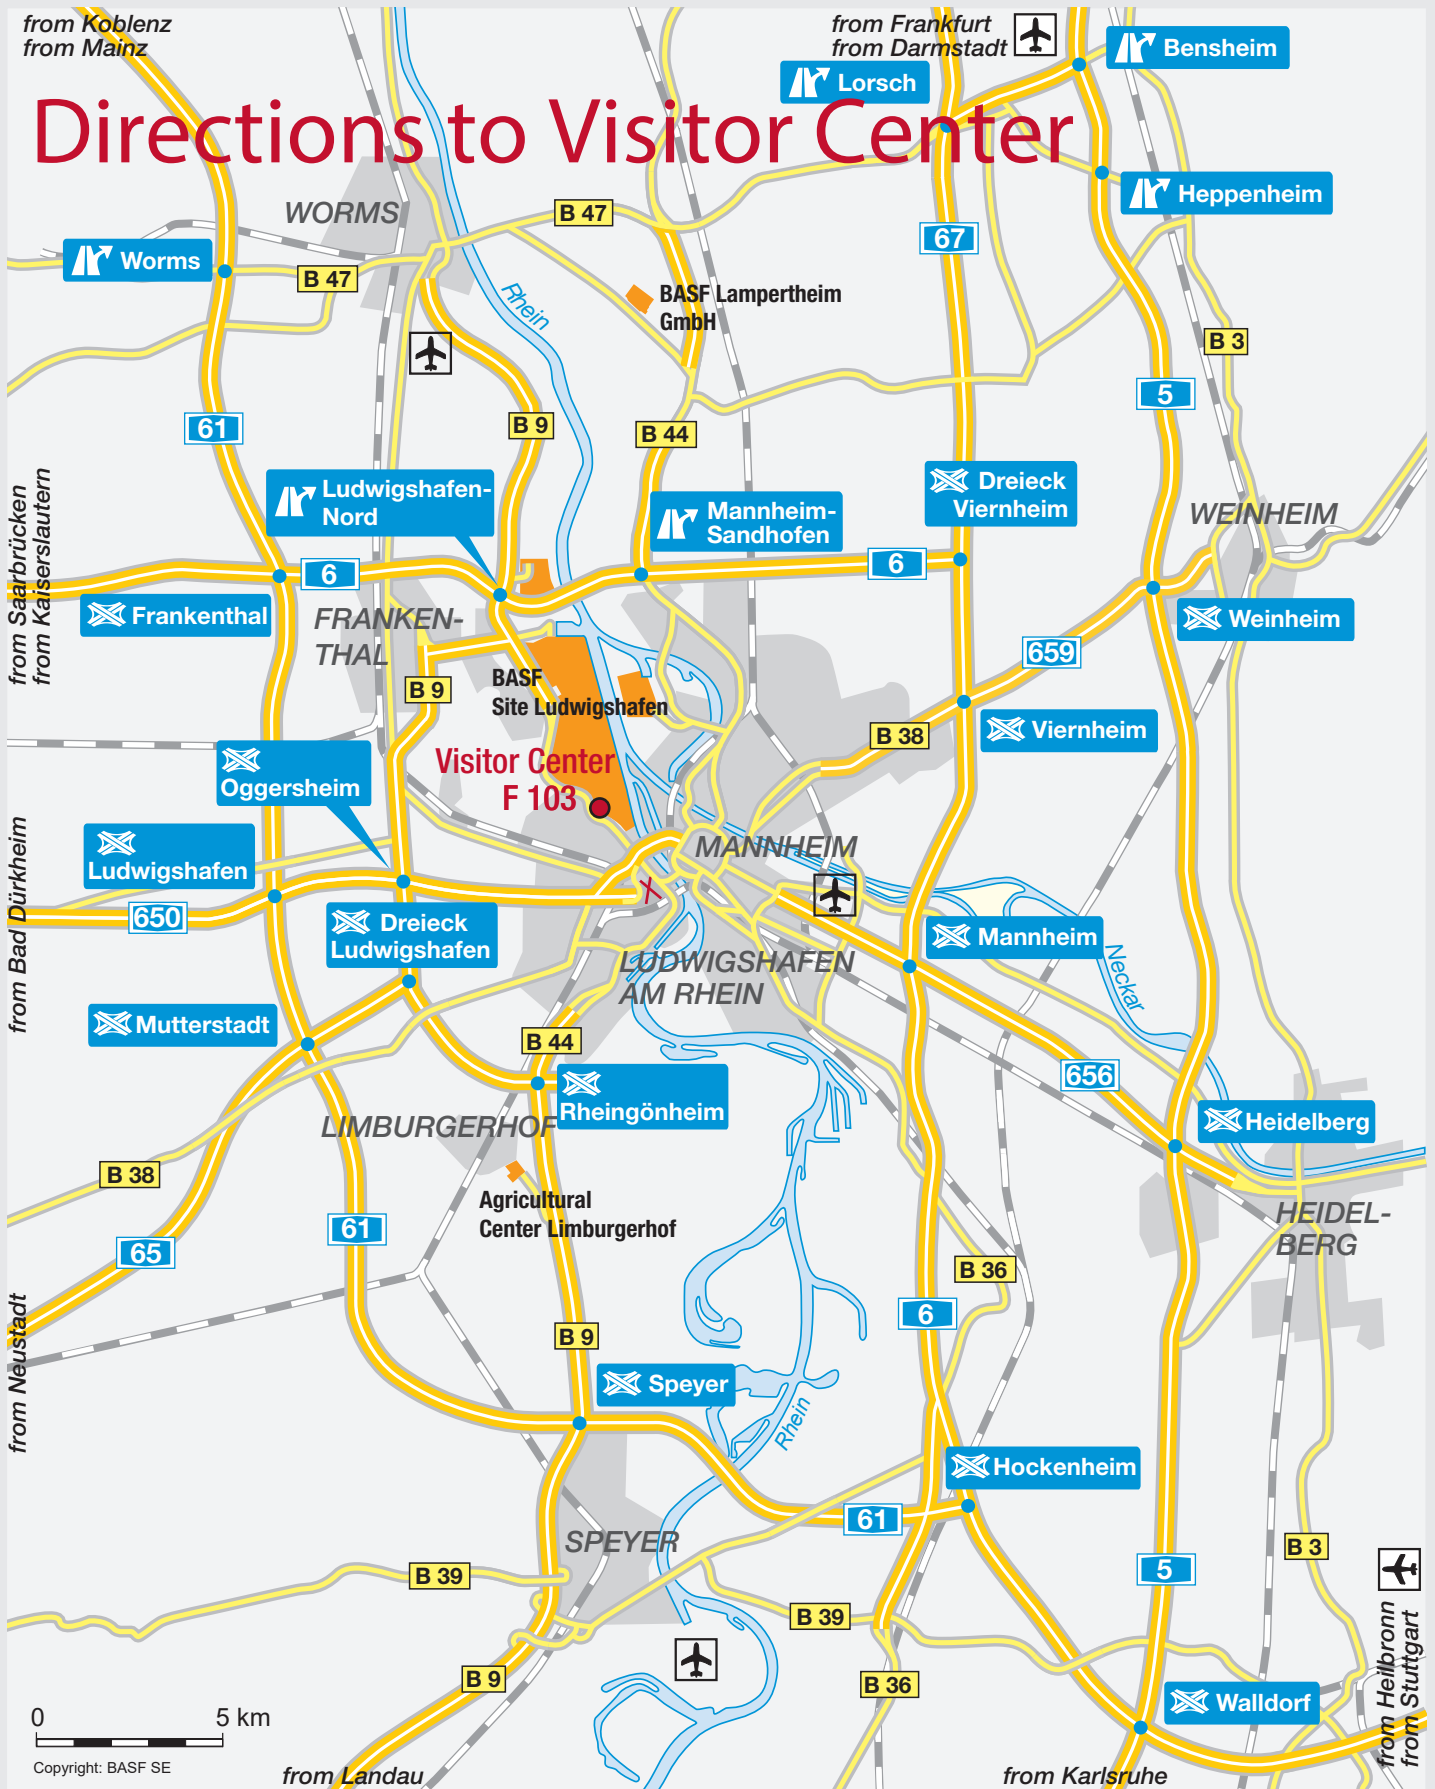

from Koblenz
from Mainz

from Frankfurt
from Darmstadt

Directions to Visitor Center

BASF gate 2 Visitor Center

Karl-Müller-Str. 2 67063 Ludwigshafen

ID cards and reception center
South Z 022

Anilinstraße 6 67063 Ludwigshafen

ID cards and reception center
North J 660

Magnetbandstr. 9 67063 Ludwigshafen

BASF
We create chemistry

Parking Visitor Center: opposite gate 2, Karl-Müller-Straße.
 From main station Mannheim or Ludwigshafen to LU City Center,
 then tram no 7 or 8 to tram station BASF gate 1+2.