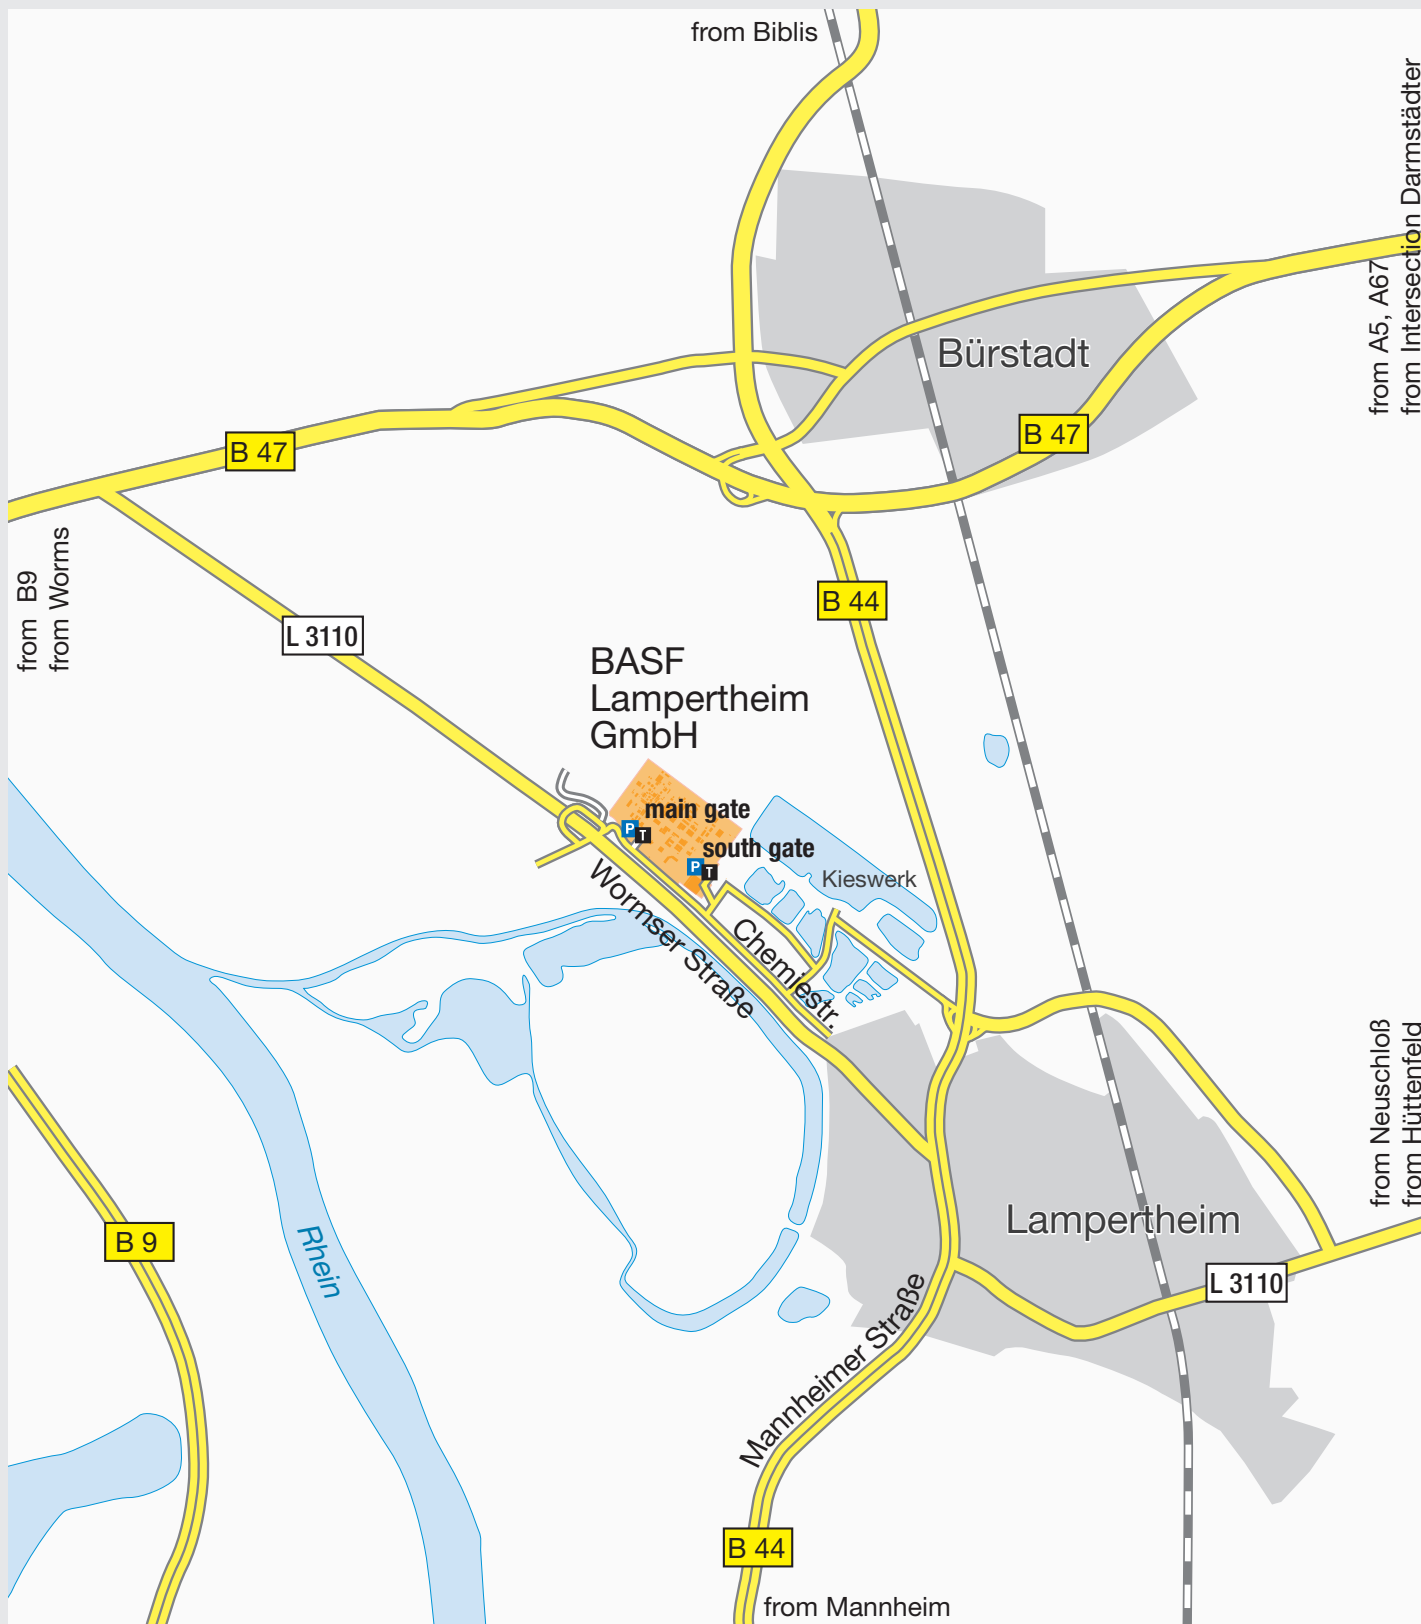

# Directions to Site Lampertheim (ESM/L)

GPS Navigation: Site Lampertheim Chemiestr. 22 68619 Lampertheim

**BASF**

We create chemistry

BASF Lampertheim GmbH  
Chemiestraße 22  
68623 Lampertheim

Postfachadresse:  
BASF Lampertheim GmbH  
68619 Lampertheim