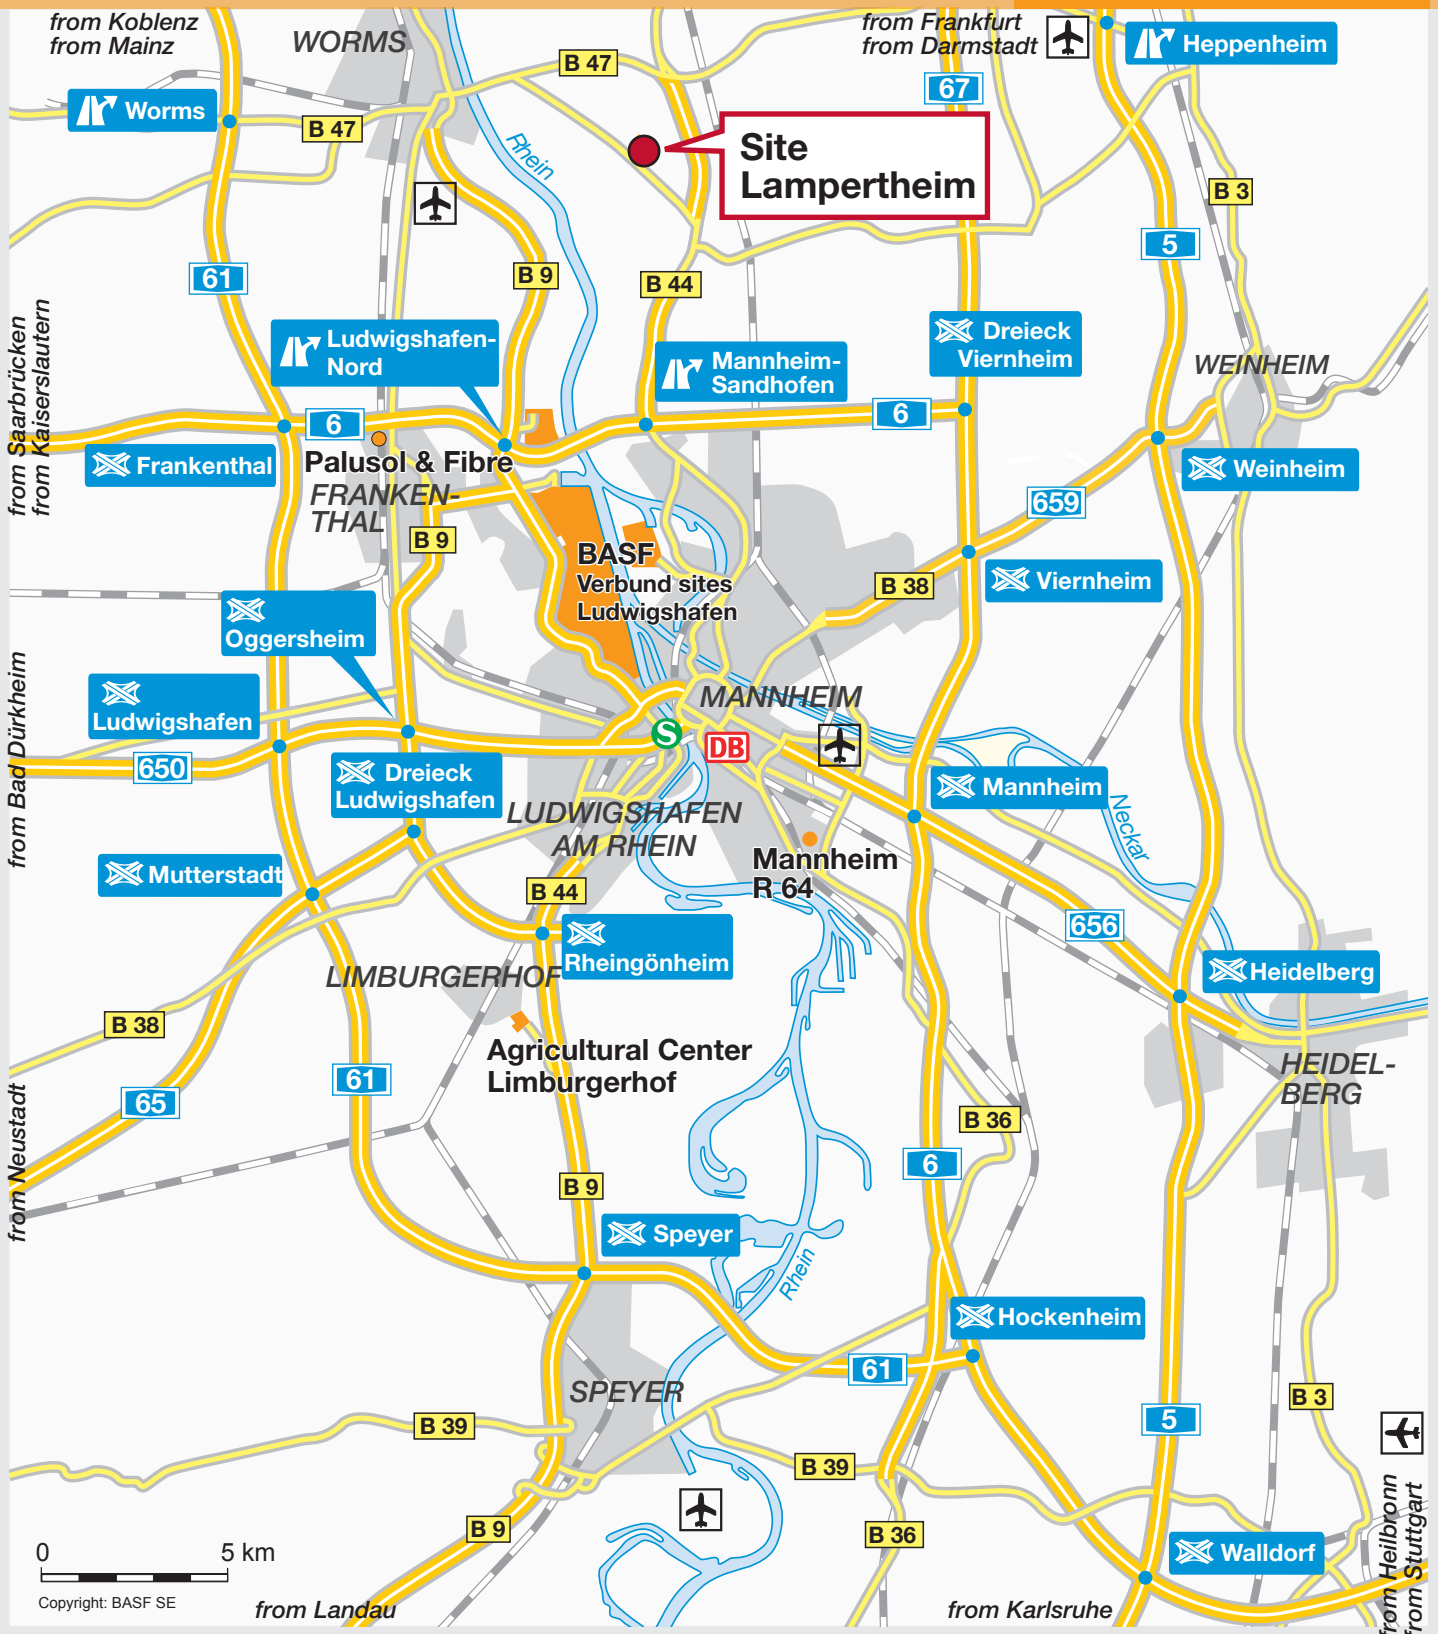

# Directions to Site Lampertheim (ESM/L)

GPS Navigation: Site Lampertheim Chemiestr. 22 68619 Lampertheim

**BASF**

We create chemistry

BASF Lampertheim GmbH  
Chemiestraße 22  
68623 Lampertheim

Postfachadresse:  
BASF Lampertheim GmbH  
68619 Lampertheim