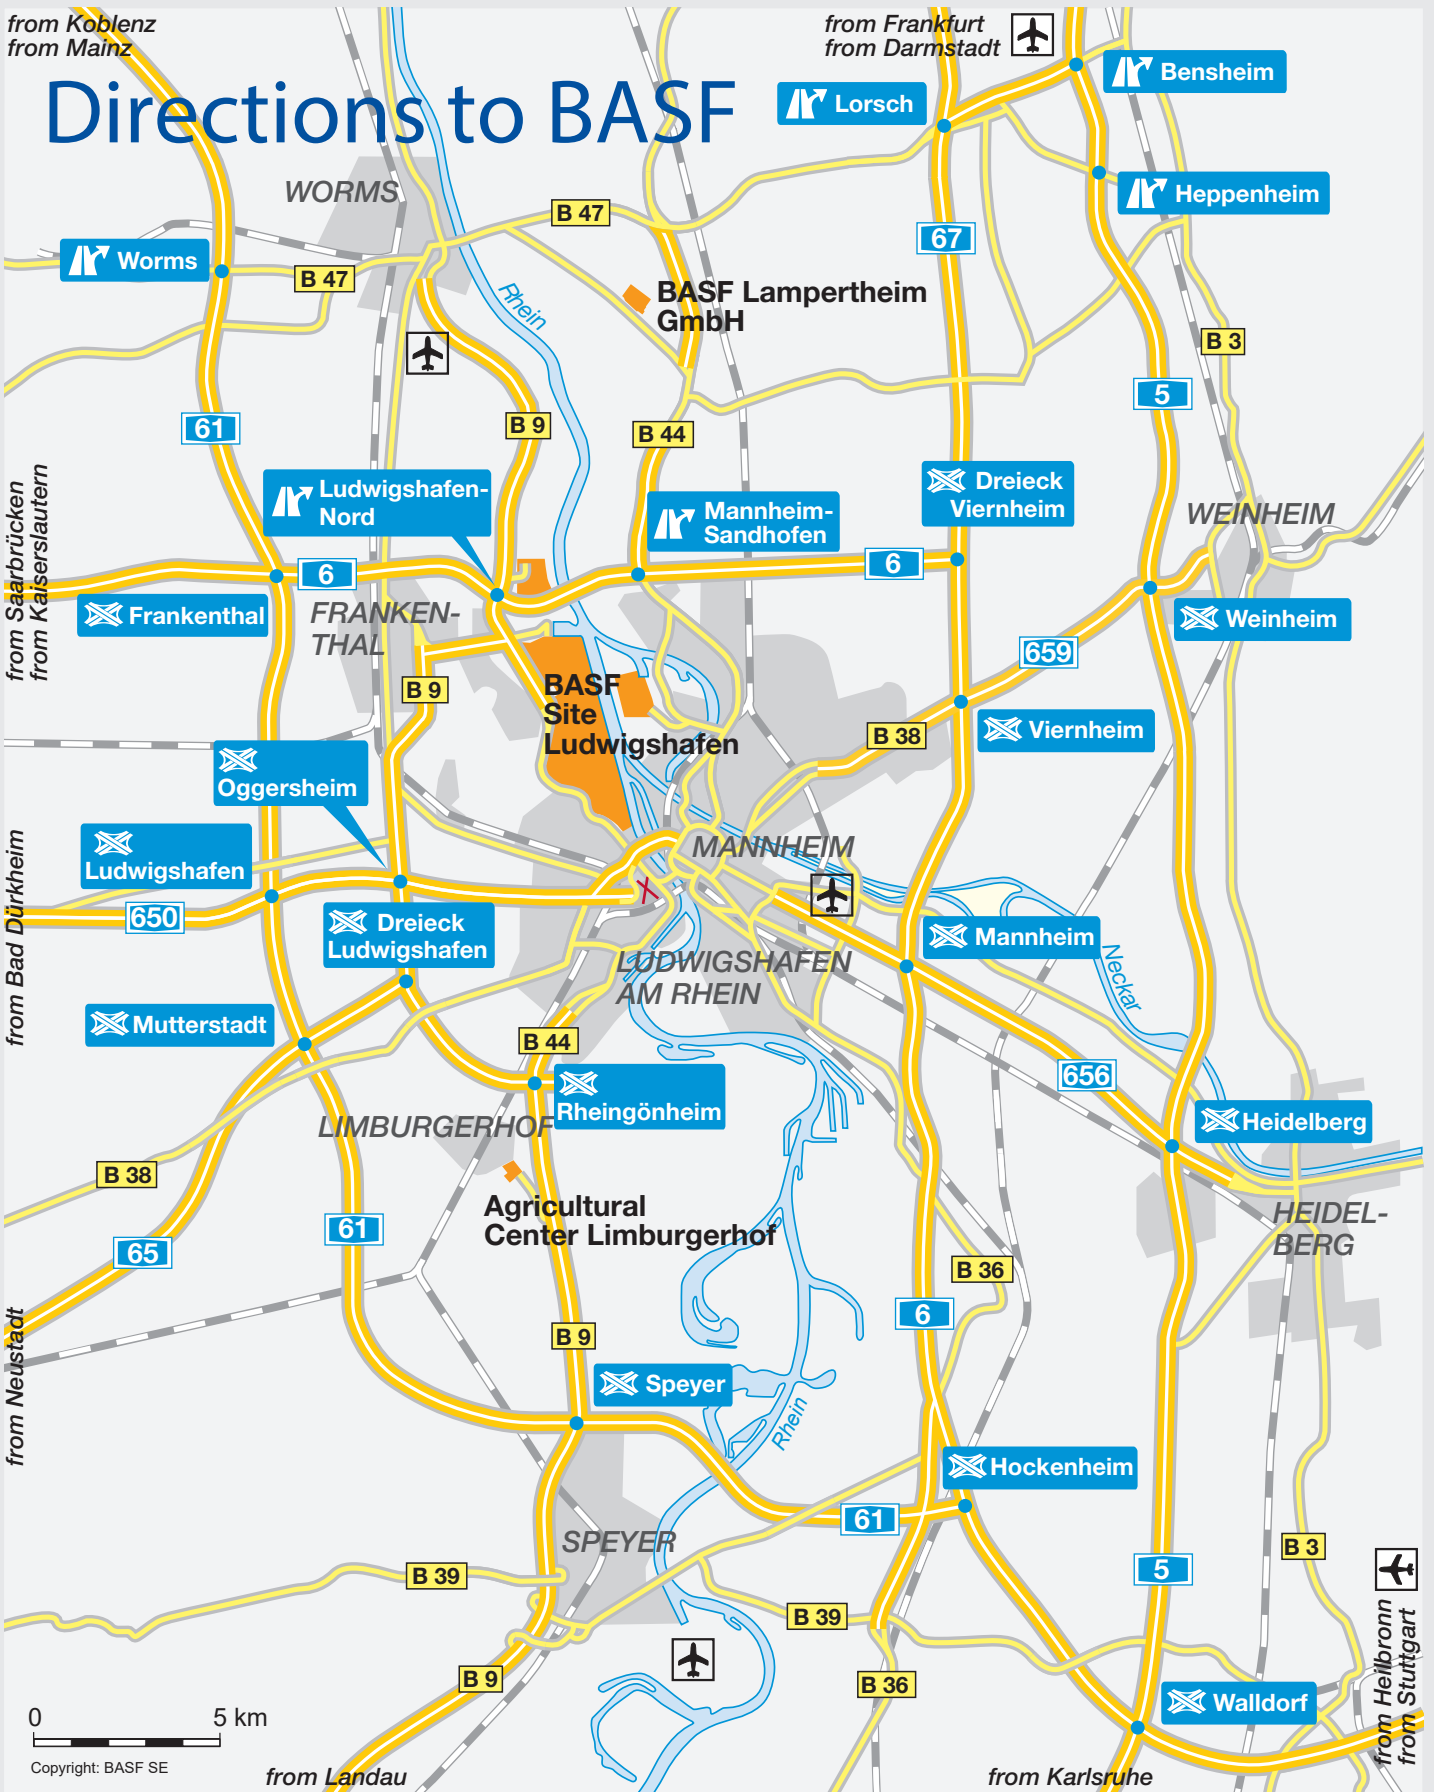

from Koblenz
from Mainz

from Frankfurt
from Darmstadt

Directions to BASF

BASF gate 2 visitor parking
 ID cards/reception center south Z 022
 ID cards/reception center north J 660
 Site Lampertheim
 BASF Sewage Treatment Plant
 Friesenheimer Insel
 Agricultural Center Limburgerhof

Karl-Müller-Str. 2 67063 Ludwigshafen
 Anilinstraße 6 67063 Ludwigshafen
 Magnetbandstr. 9 67063 Ludwigshafen
 Chemiestraße 22 68619 Lampertheim
 Im Spitzenbusch 67227 Frankenthal
 Max-Planck-Straße 68169 Mannheim
 Speyerer Straße 2 67117 Limburgerhof