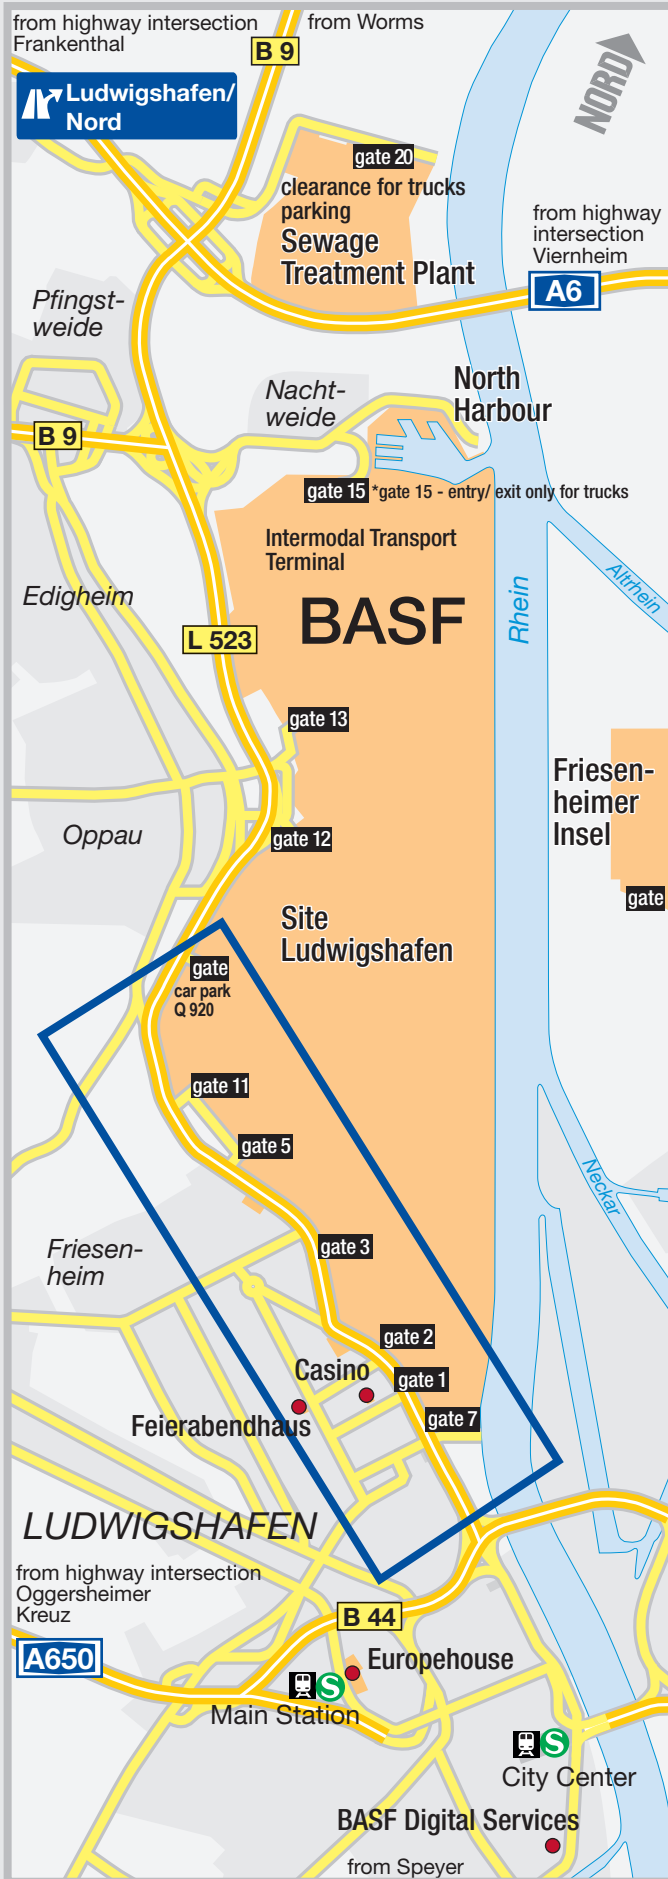

BASF SE
Carl-Bosch-Straße 38
67056 Ludwigshafen/Rhein
phone: +49 621 60-0
Homepage <http://www.basf.com>