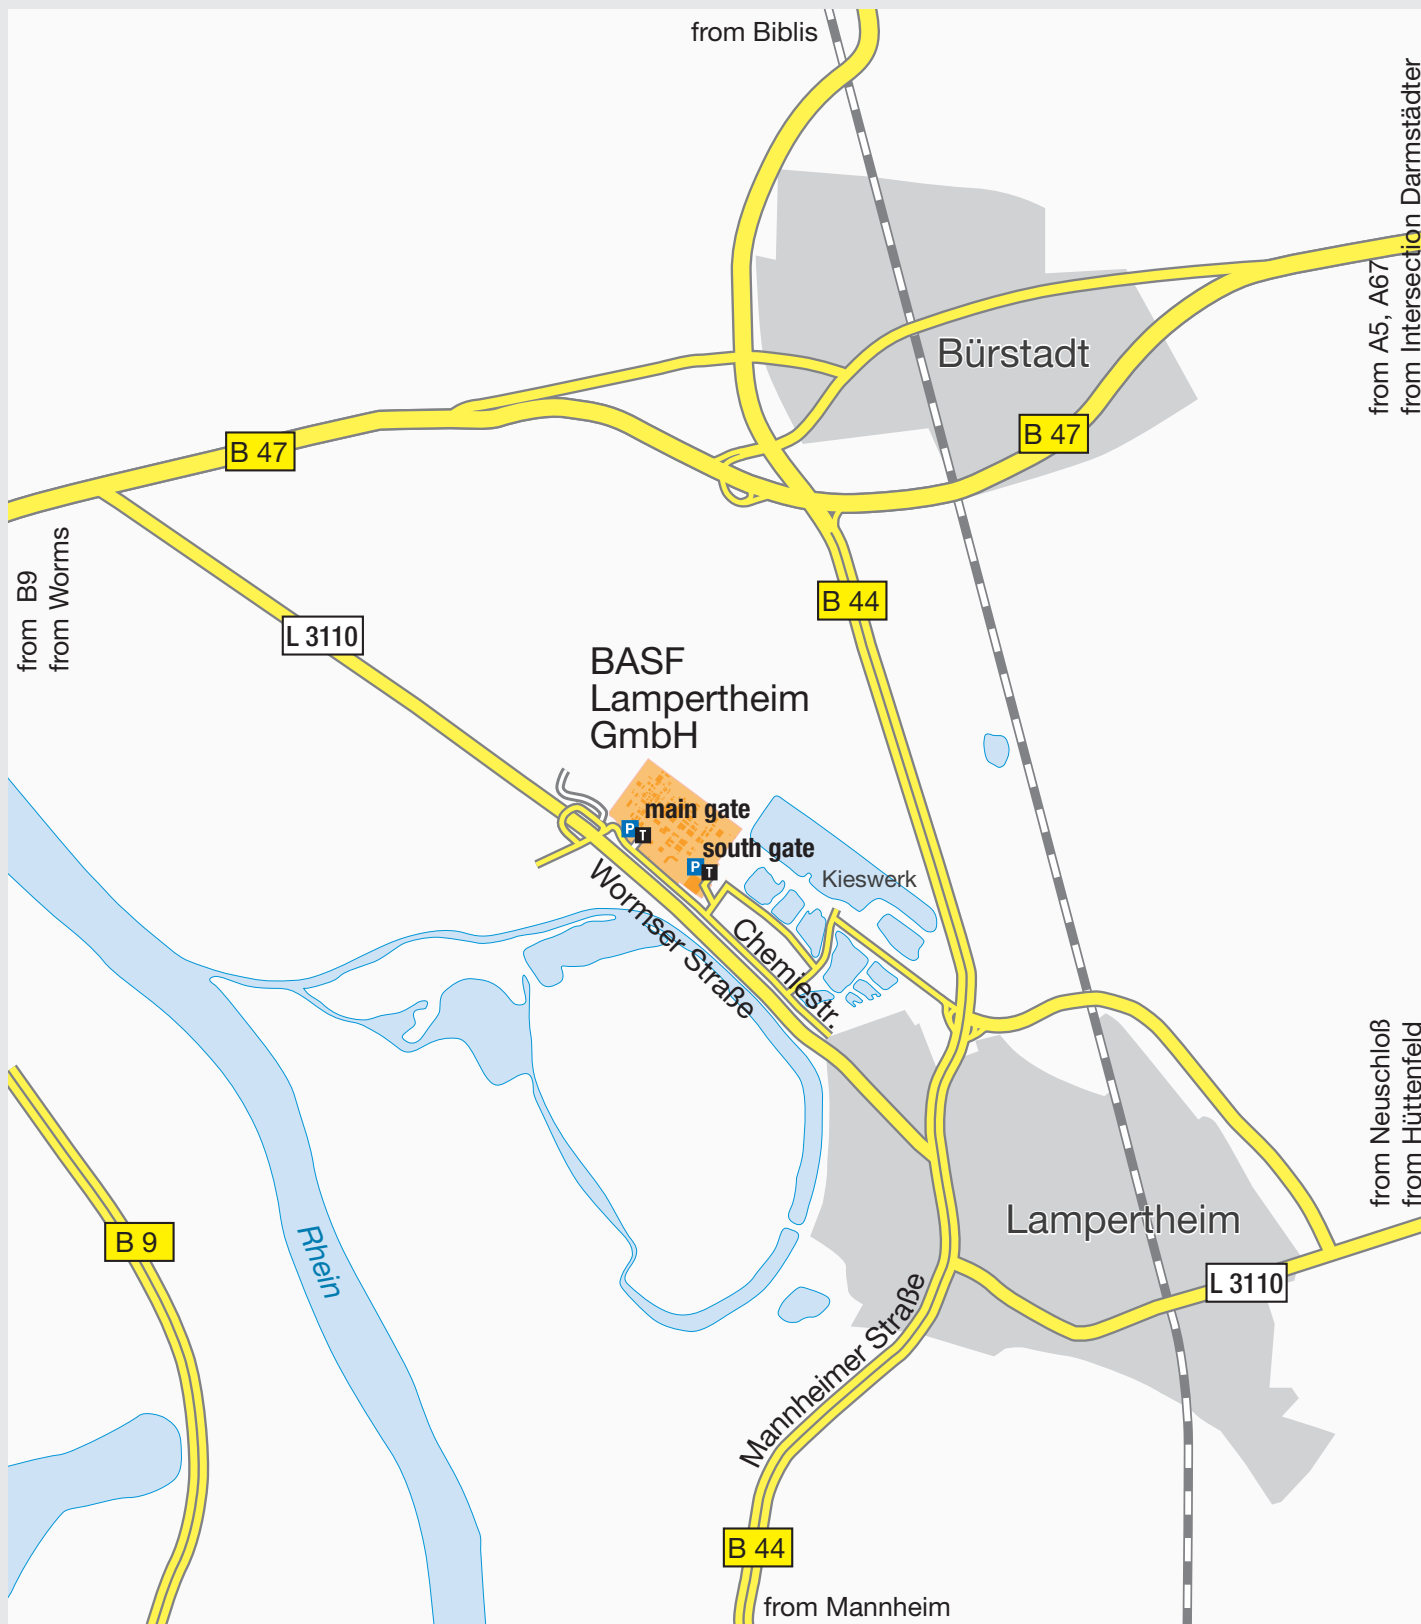

from Koblenz
from Mainz

from Frankfurt
from Darmstadt

Directions to BASF Lampertheim GmbH

BASF
We create chemistry

GPS Navigation:
BASF Lampertheim GmbH Chemiestr. 22 68619 Lampertheim

BASF Lampertheim GmbH
Chemiestraße 22
68623 Lampertheim