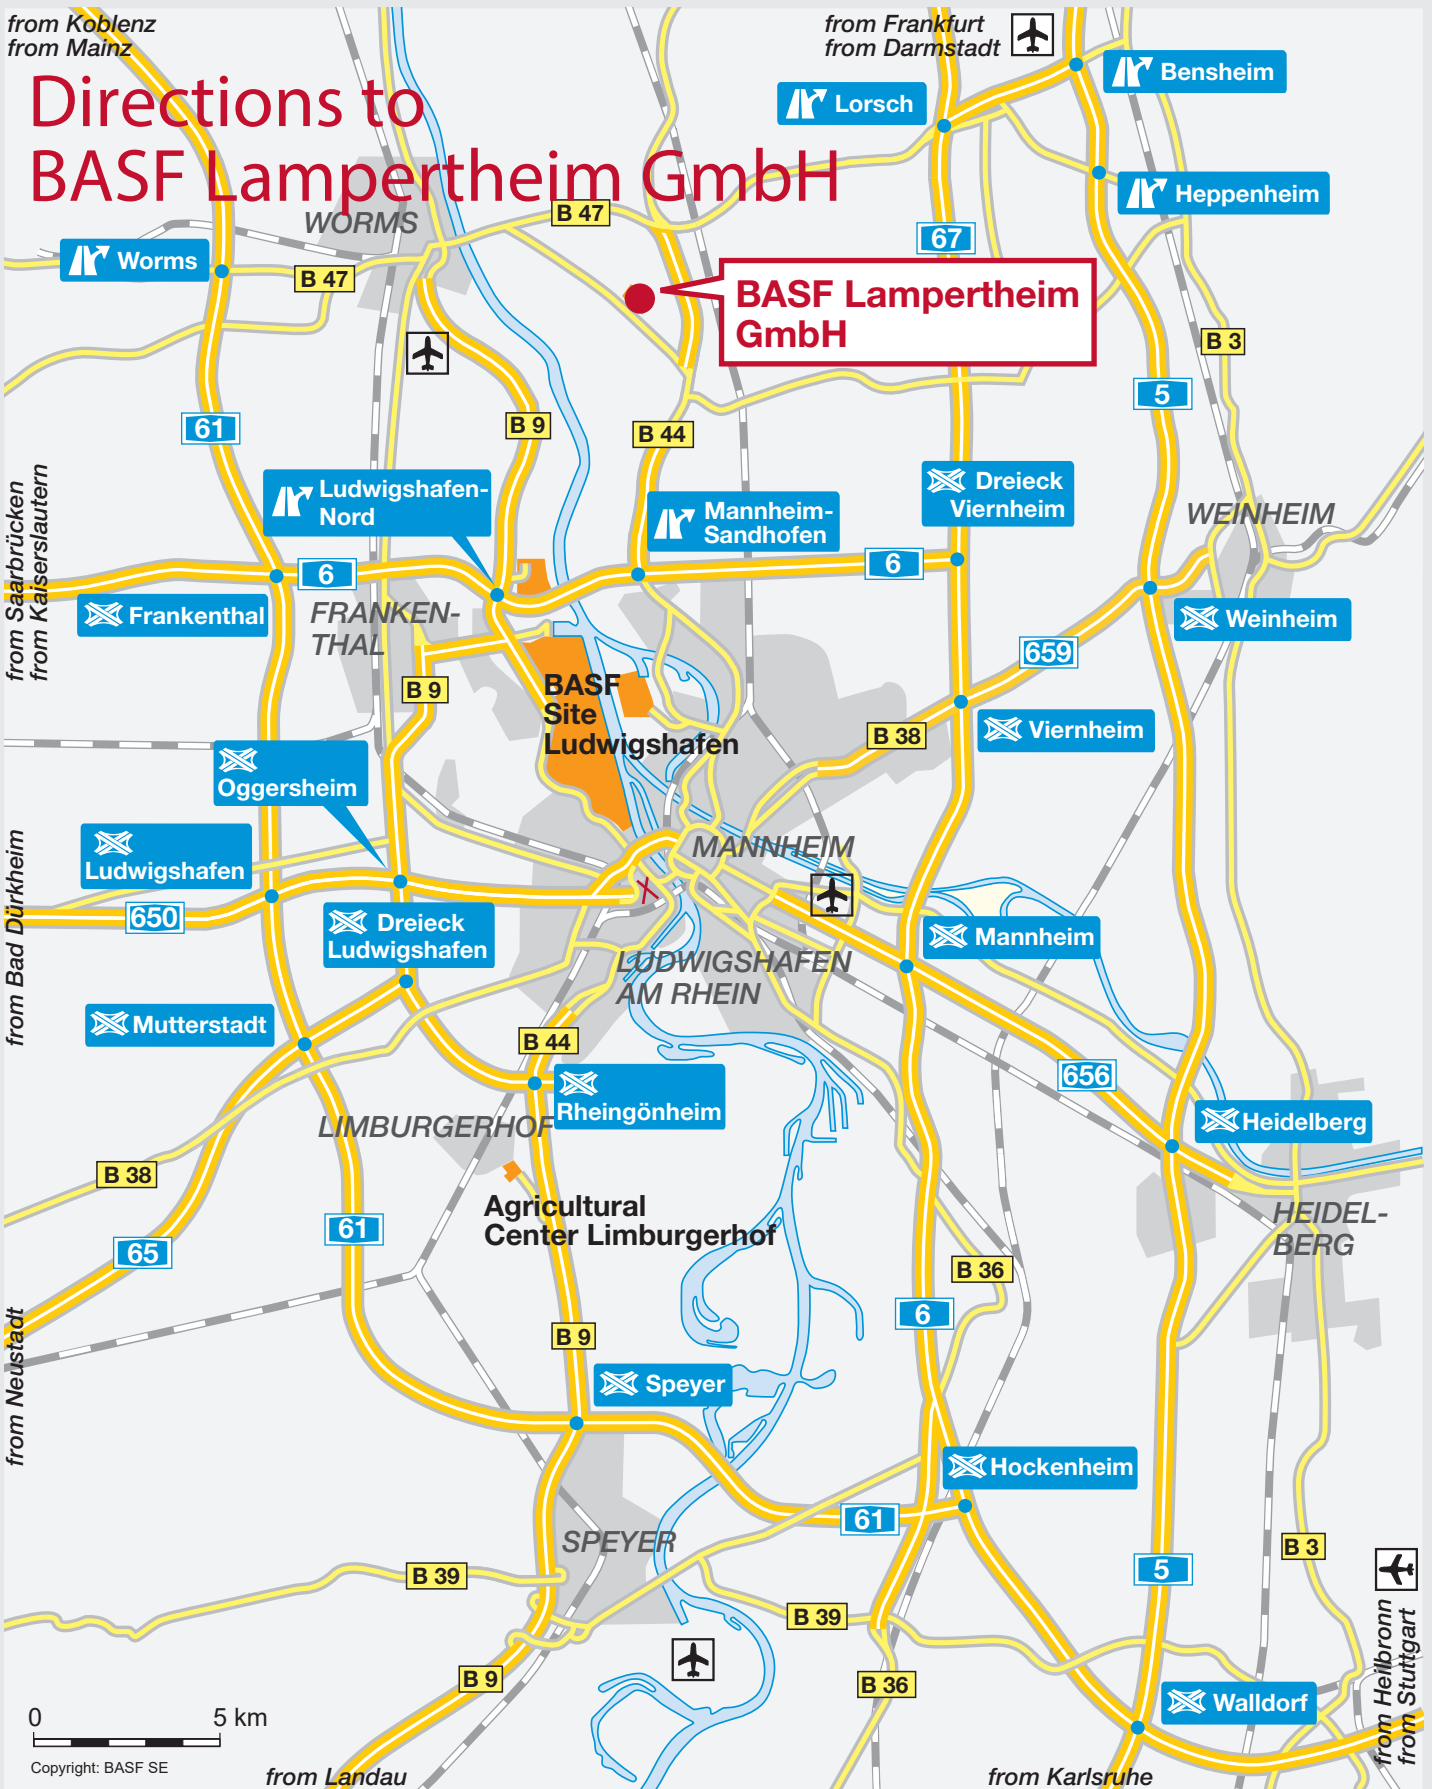

from Koblenz
from Mainz

from Frankfurt
from Darmstadt

Directions to BASF Lampertheim GmbH

BASF

We create chemistry

GPS Navigation:

BASF Lampertheim GmbH Chemiestr. 22 68619 Lampertheim

BASF Lampertheim GmbH
Chemiestraße 22
68623 Lampertheim