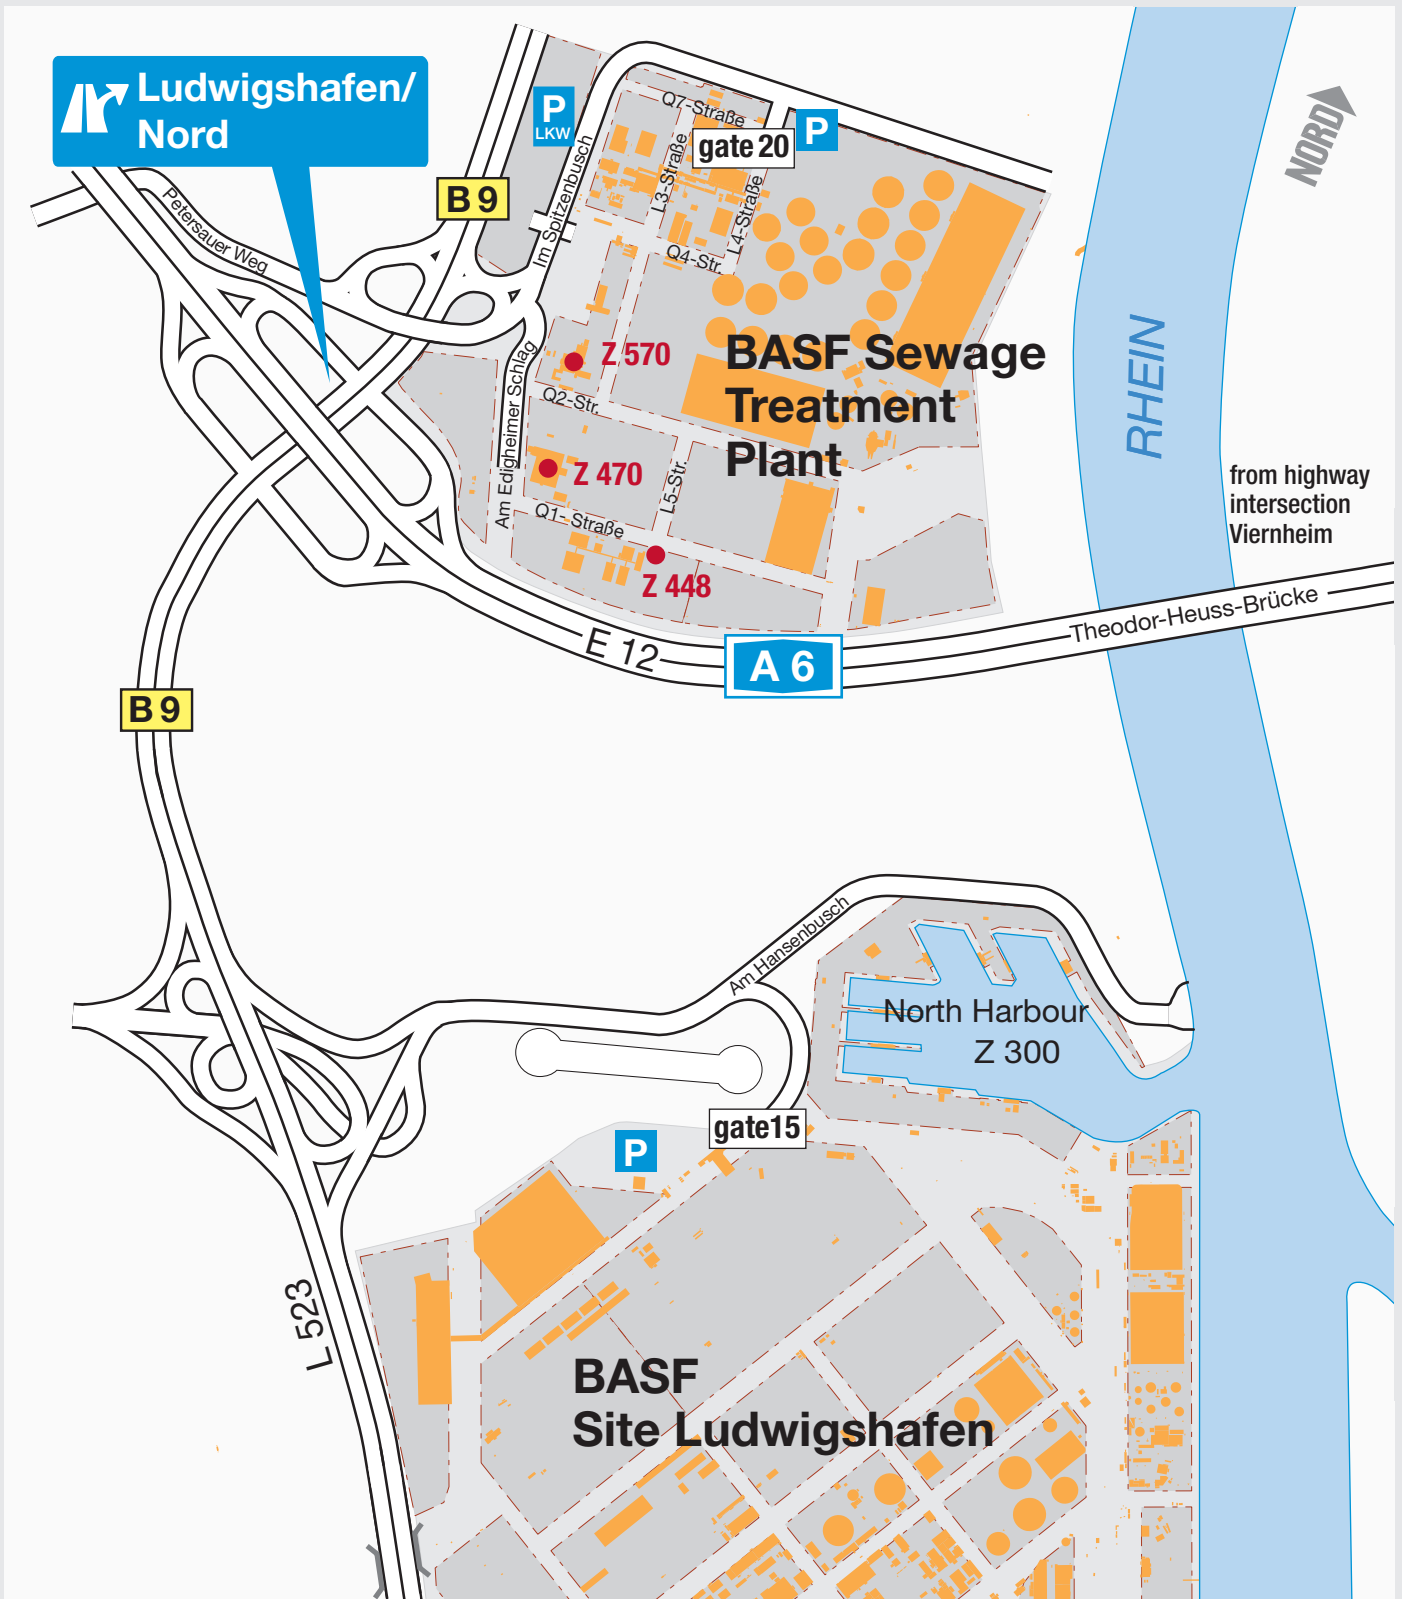

from Koblenz
from Mainz

from Frankfurt
from Darmstadt

Directions to Sewage Treatment Plant

BASF Sewage Treatment Plant
Gate 20
Im Spitzenbusch 67227 Frankenthal

BASF
We create chemistry

edition 2021 ESM/IF Site Management LU

BASF SE
 Carl- Bosch-Straße 38
 67056 Ludwigshafen/ Rhein
 Telefon +49 621 60-0
 Homepage <http://www.basf.com>