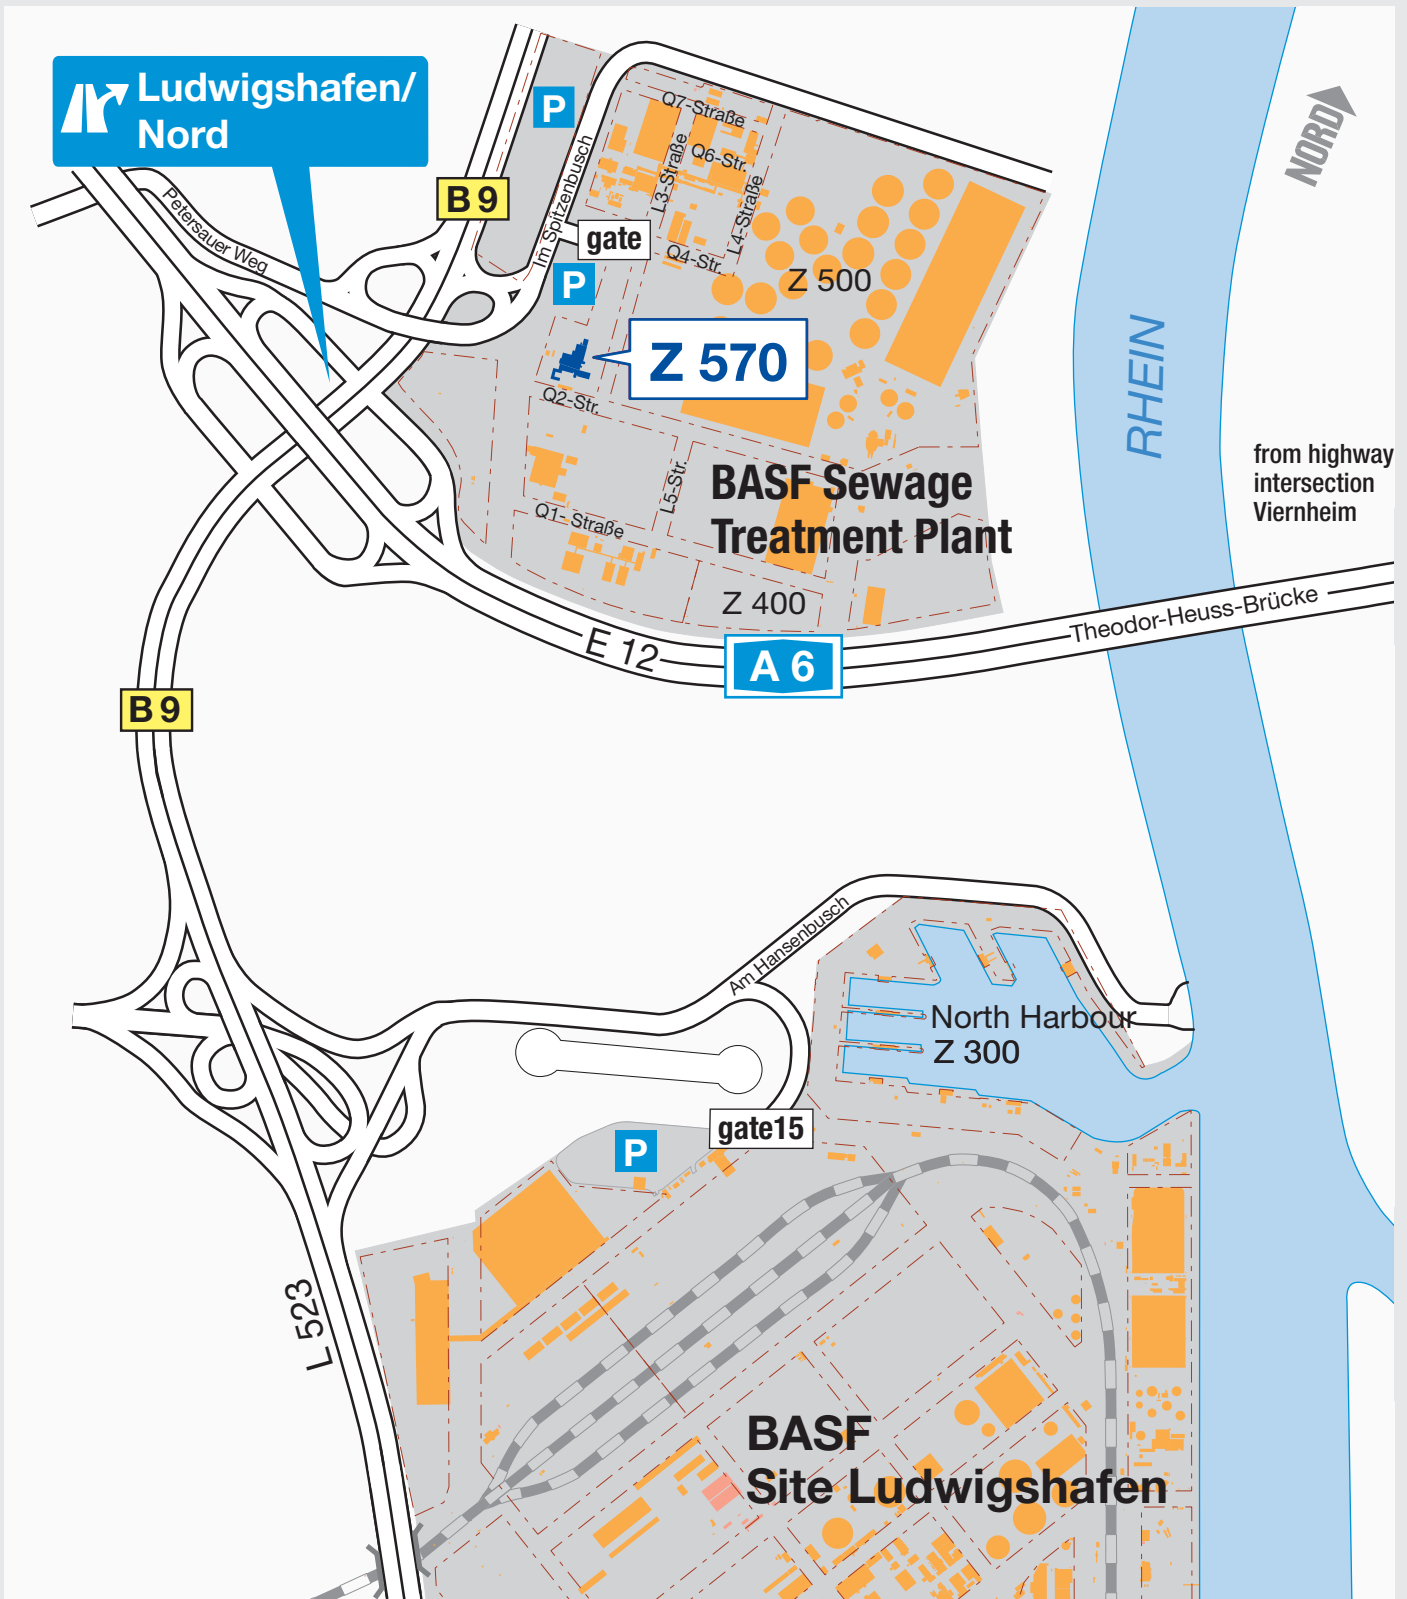

from Koblenz
from Mainz

from Frankfurt
from Darmstadt

Directions to BASF Sewage Treatment Plant

GPS Navigation BASF Sewage Treatment Plant:

Im Spitzenbusch 67227 Frankenthal

BASF
We create chemistry

edition 2019 ESM/IRG - C 013 Group Real Estate Management
ursula.metzler@basf.com Telefon +49 621 60-47776

BASF SE
Carl- Bosch-Straße 38
67056 Ludwigshafen/ Rhein
Telefon +49 621 60-0
Homepage <http://www.basf.com>