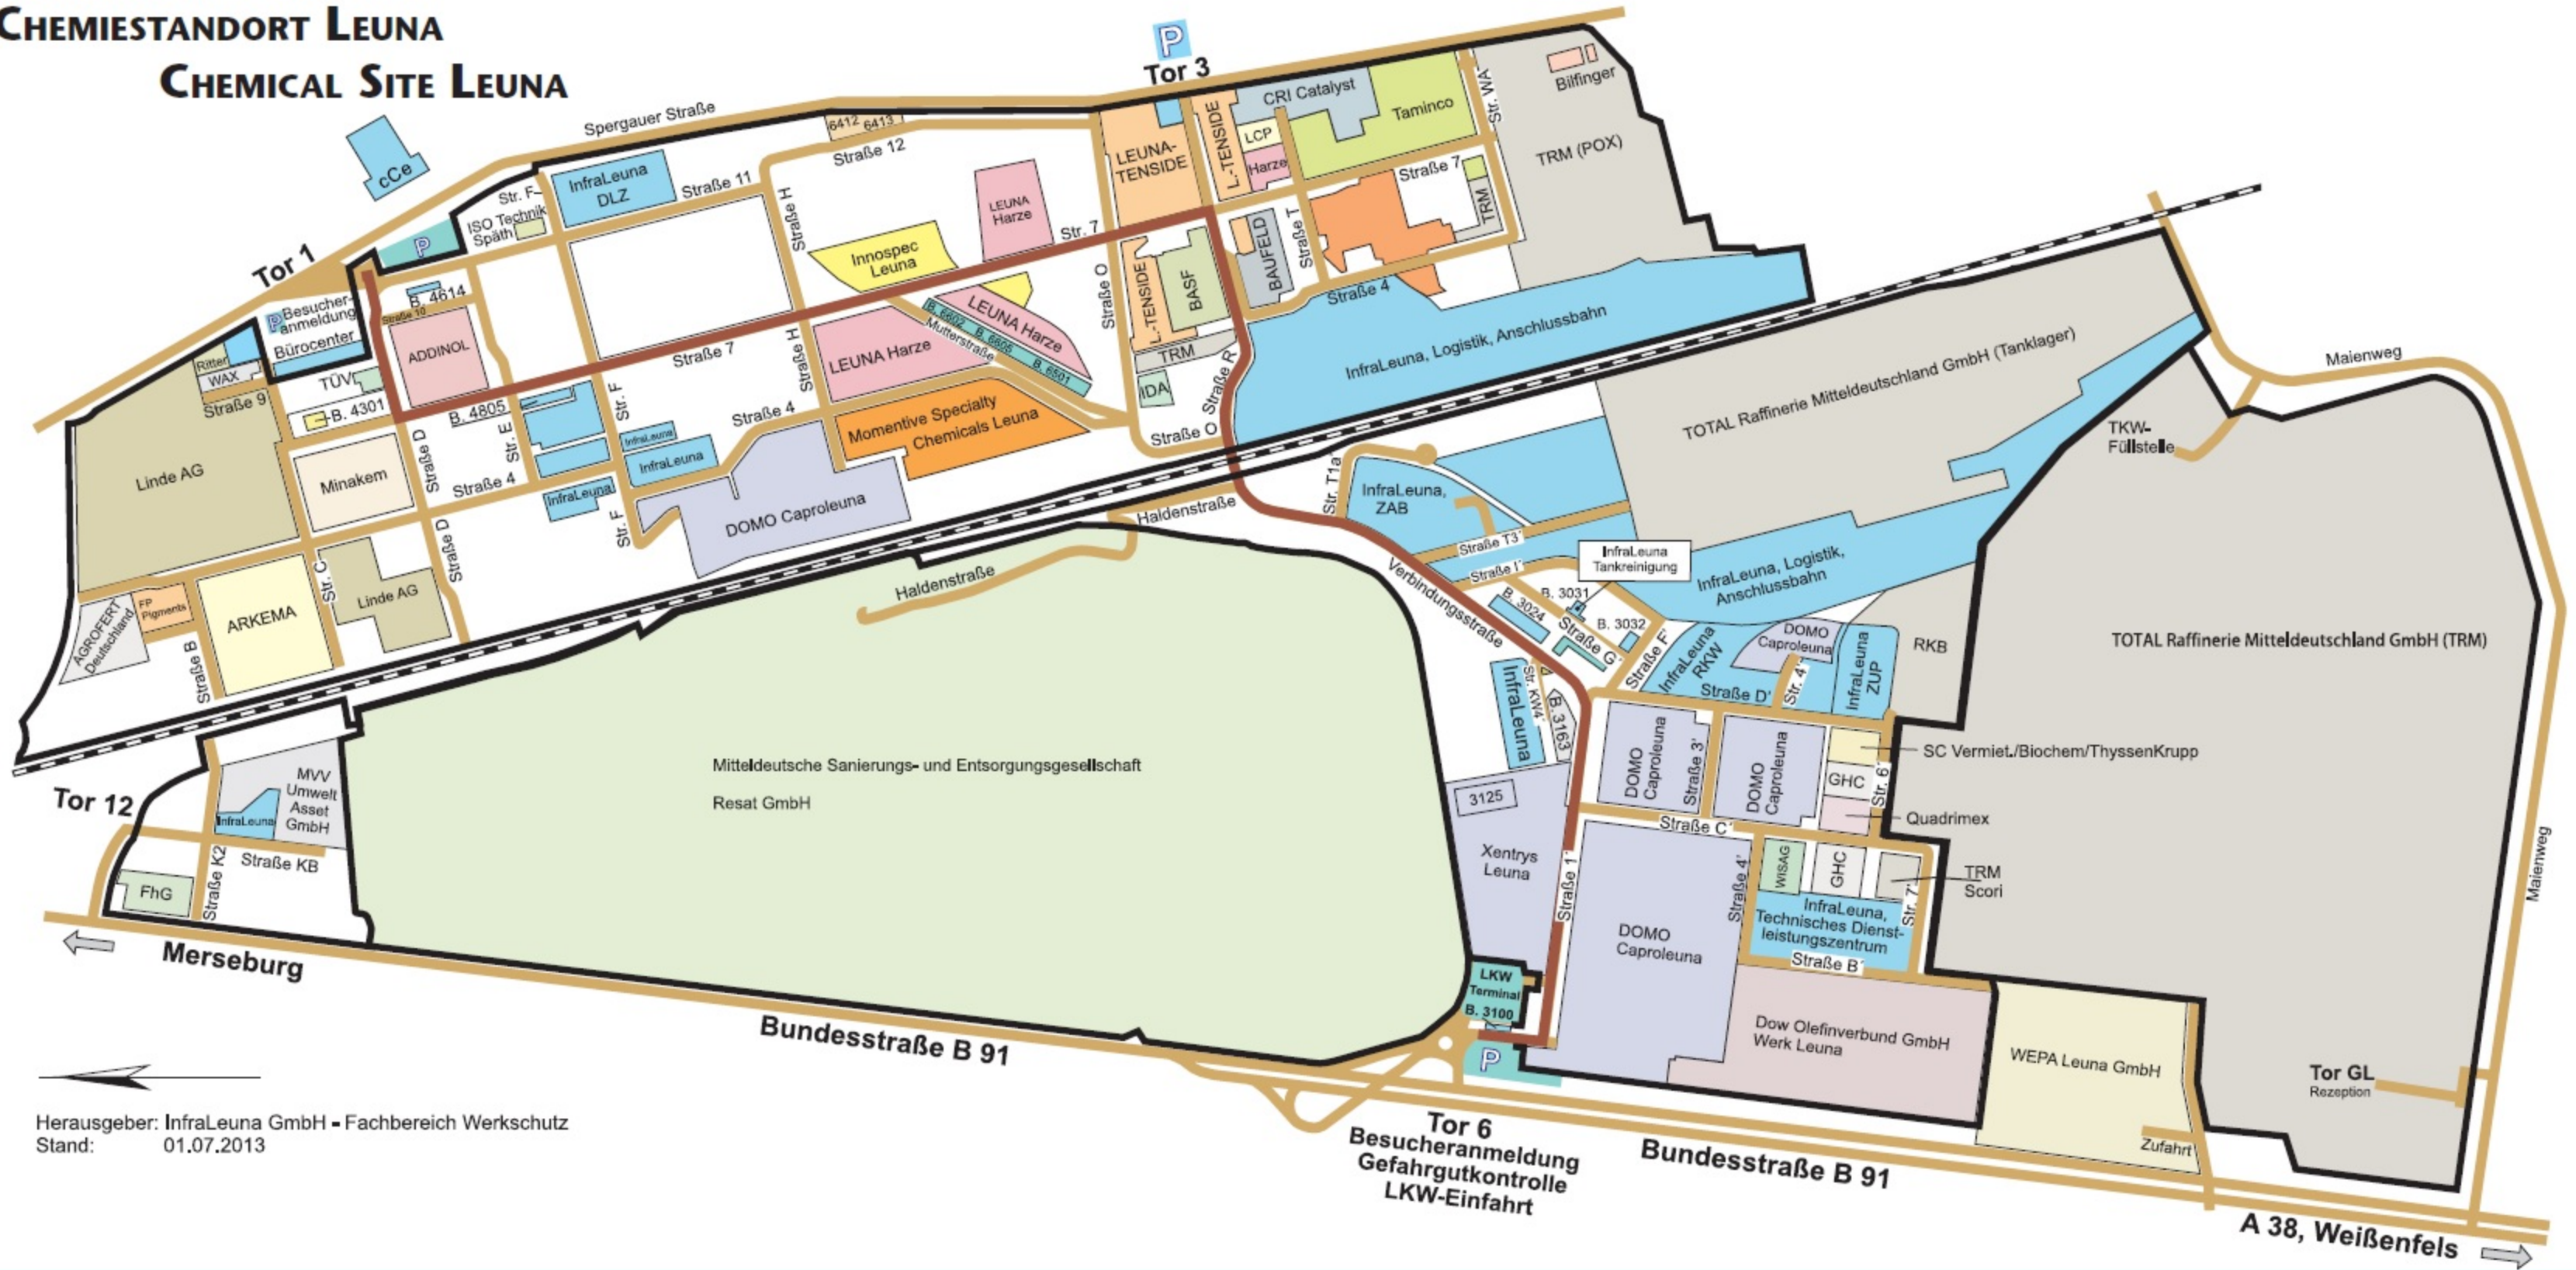

CHEMIESTANDORT LEUNA CHEMICAL SITE LEUNA

Herausgeber: InfraLeuna GmbH - Fachbereich Werkschutz
Stand: 01.07.2013