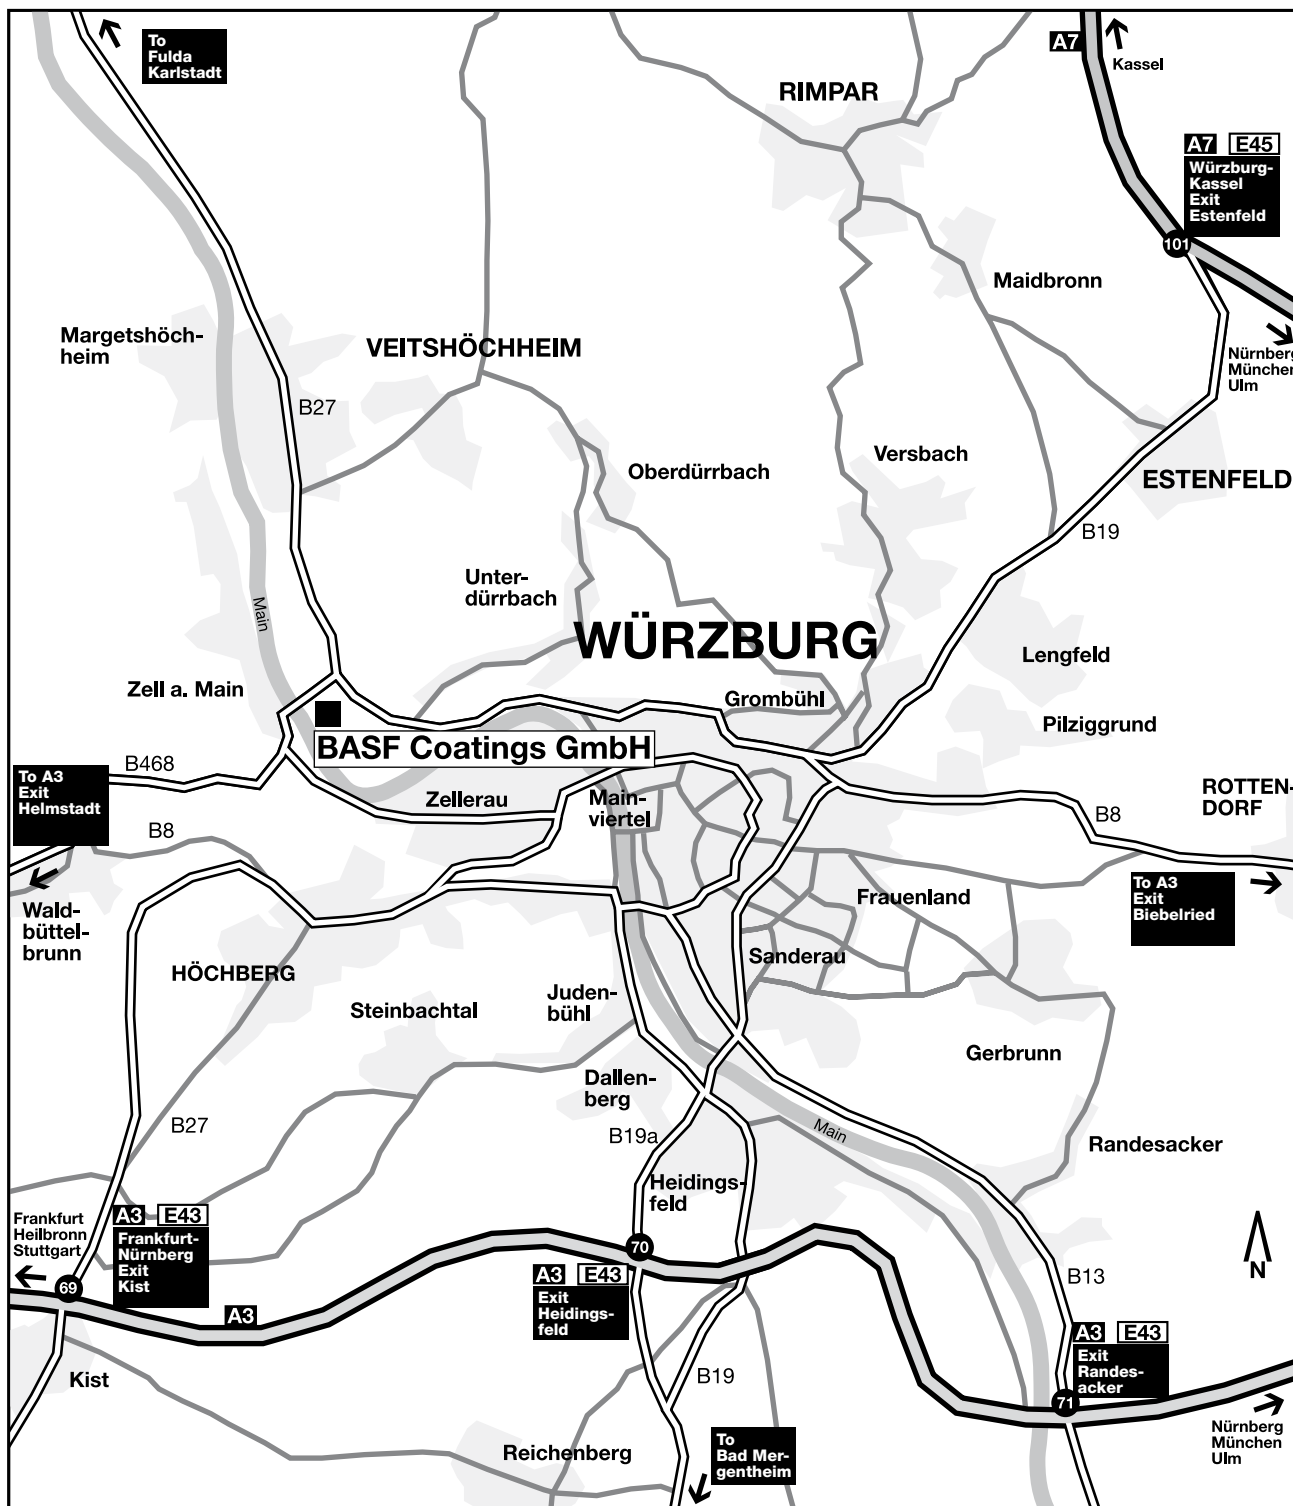

Directions to BASF Coatings GmbH

BASF Coatings GmbH
Paradiesstraße 18-22 (Neuer Hafen)
97080 Würzburg
Germany
Phone +49 (0) 09 31-90 84-0
Fax +49 (0) 09 31-90 84-264