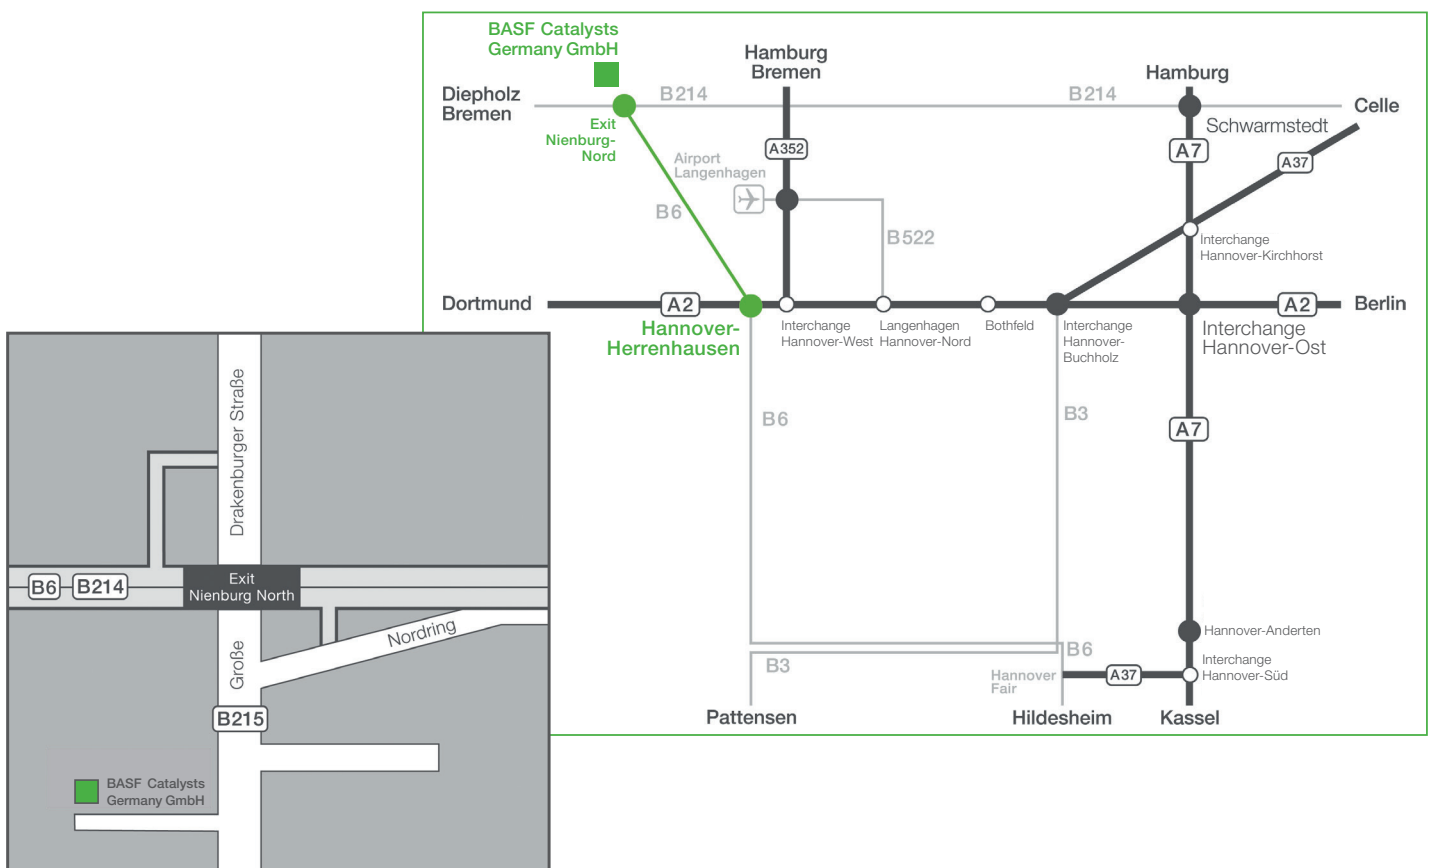

- **Coming from the East**

On B214, coming from Celle: In Nienburg turn right at the tunnel into Nordring towards Sulingen/Diepholz. Go straight at the next crossroad. At the end of the street turn left into Große Drakenburger Straße. Follow signs. The factory premises are on the right.

- **Coming from the West**

On B6, coming from Hannover: Leave at exit Nienburg-Nord. Now, turn right into Große Drakenburger Straße. Follow signs. The factory premises are on the right.

BASF Catalysts Germany GmbH

- **Coming from the South**

On B215, coming from Minden: In Nienburg turn right into B6 towards Sulingen/Diepholz. Leave B6 at exit Nienburg-Nord. Now, turn left into Große Drakenburger Straße. Follow signs. After approx. 20 m on the left there is the access road to the factory premises.

- **Coming from the West**

On B6, coming from Hannover: Leave at exit Nienburg-Nord. Now, turn left into Große Drakenburger Straße. Follow signs. After approx. 20 m on the left there is the access road to the factory premises.