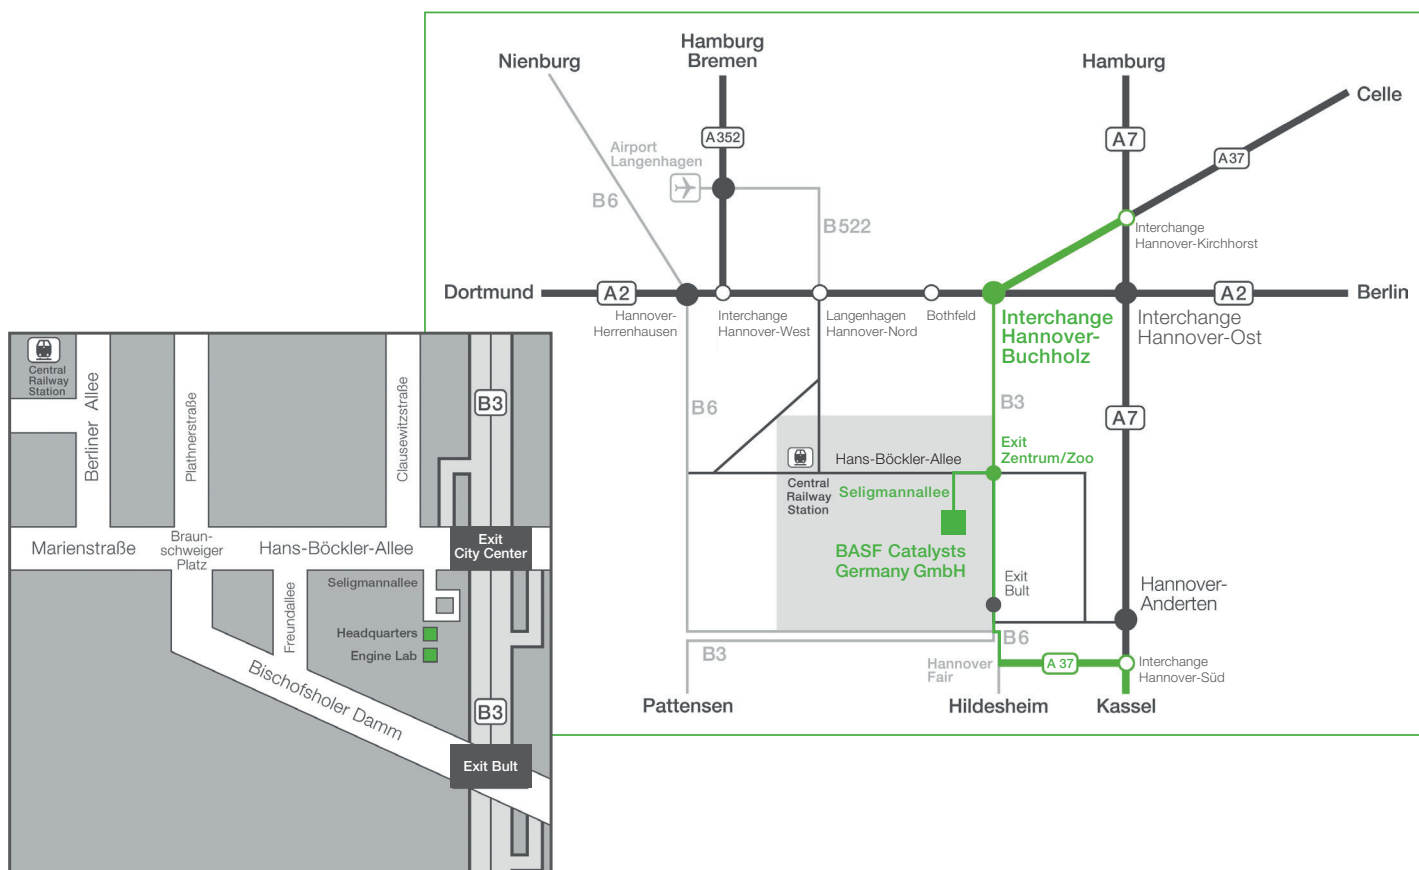

BASF Catalysts Germany GmbH

Headquarters

Engine Lab

Seligmannallee 1

30173 Hannover

Phone +49 511 2886 60

BASF

We create chemistry

- **Coming from the North**

On A7, turn to A37/B3 towards Messe (Fair) at Kreuz Hannover-Kirchhorst. Leave at exit Hannover-Zentrum/Zoo (Am Pferdeturn). At traffic lights turn right. Now you are on Hans-Böckler-Allee. Then, turn left into Seligmannallee (first street).

- **Coming from the East**

On A2, turn to A37/B3 towards Messe (Fair) at Kreuz Hannover-Buchholz. Leave at exit Hannover-Zentrum/Zoo (Am Pferdeturn). At traffic lights turn right. Now you are on Hans-Böckler-Allee. Then, turn left into Seligmannallee (first street).

- **Coming from the South**

On A7, turn to A37/B3 towards Messe (Fair) at Kreuz Hannover-Kirchhorst. Leave at exit Hannover-Zentrum/Zoo (Am Pferdeturn). At traffic lights turn left. Now you are on Hans-Böckler-Allee. Then, turn left into Seligmannallee (first street).

- **Coming from the West**

On A2, turn to A37/B3 towards Messe (Fair) at Kreuz Hannover-Buchholz. Leave at exit Hannover-Zentrum/Zoo (Am Pferdeturn). At traffic lights turn right. Now you are on Hans-Böckler-Allee. Then, turn left into Seligmannallee (first street).