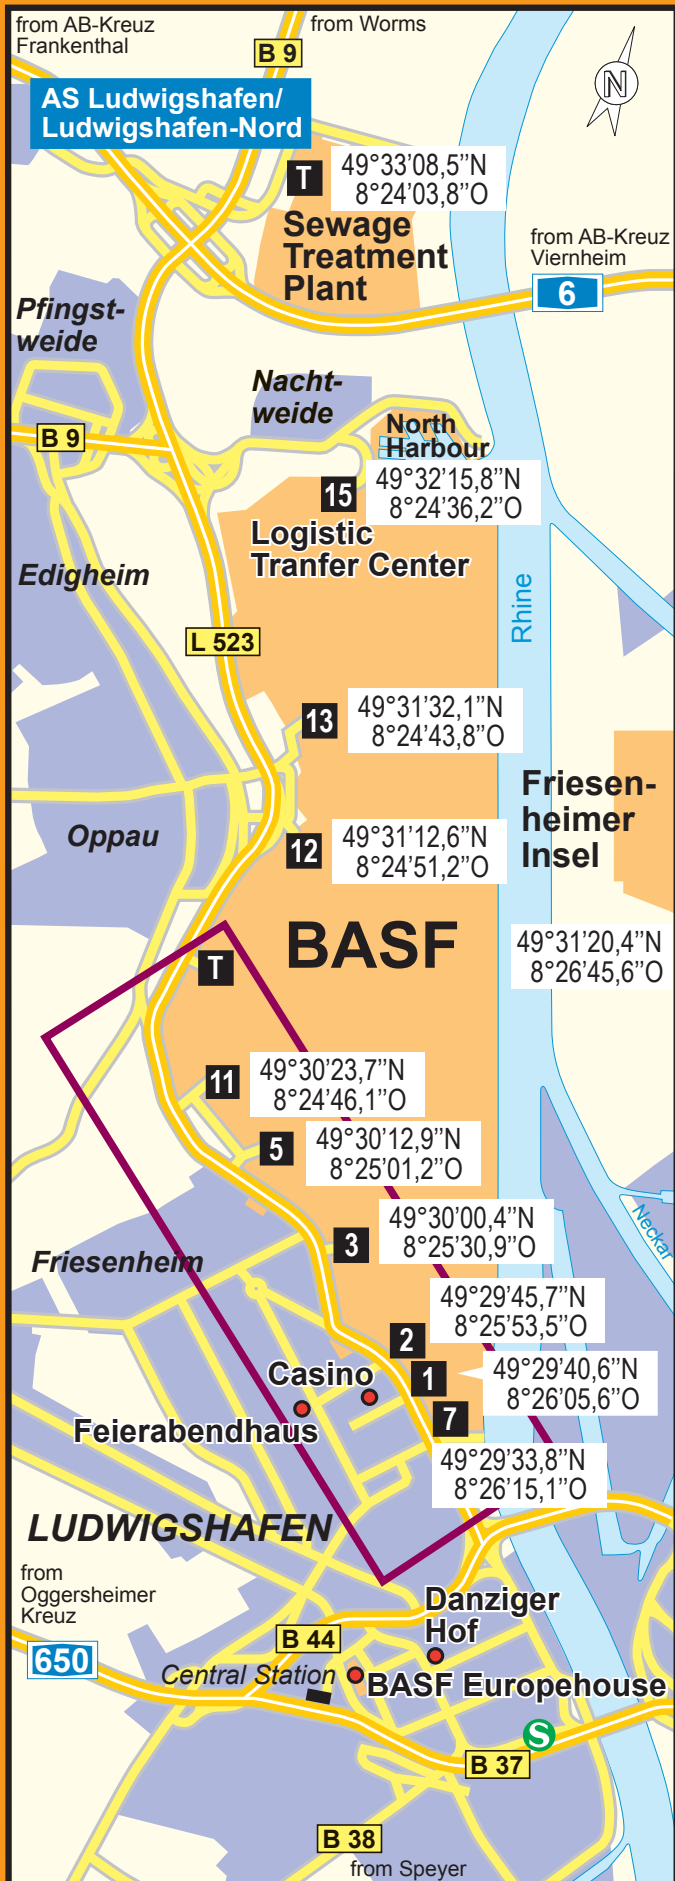

# Directions to BASF

from Koblenz  
from Mainz

✈ from Frankfurt  
from Darmstadt

from Landau  
from Wörth

from Karlsruhe

Copyright: BASF SE

	Palusolfabrik Frankenthal	49°33'05,7"N	8°21'09,2"O
GPS	Agrarzentrum Limburgerhof	49°24'42,5"N	8°24'05,2"O
Navigation:	BASF Lampertheim GmbH	49°36'56,2"N	8°26'40,6"O
	Verbundstandort Ludwigshafen s. Rückseite		

BASF SE  
WLS/RB - C 013  
Strategic Site Area Management Ludwigshafen

 **BASF**  
The Chemical Company

edition 2010