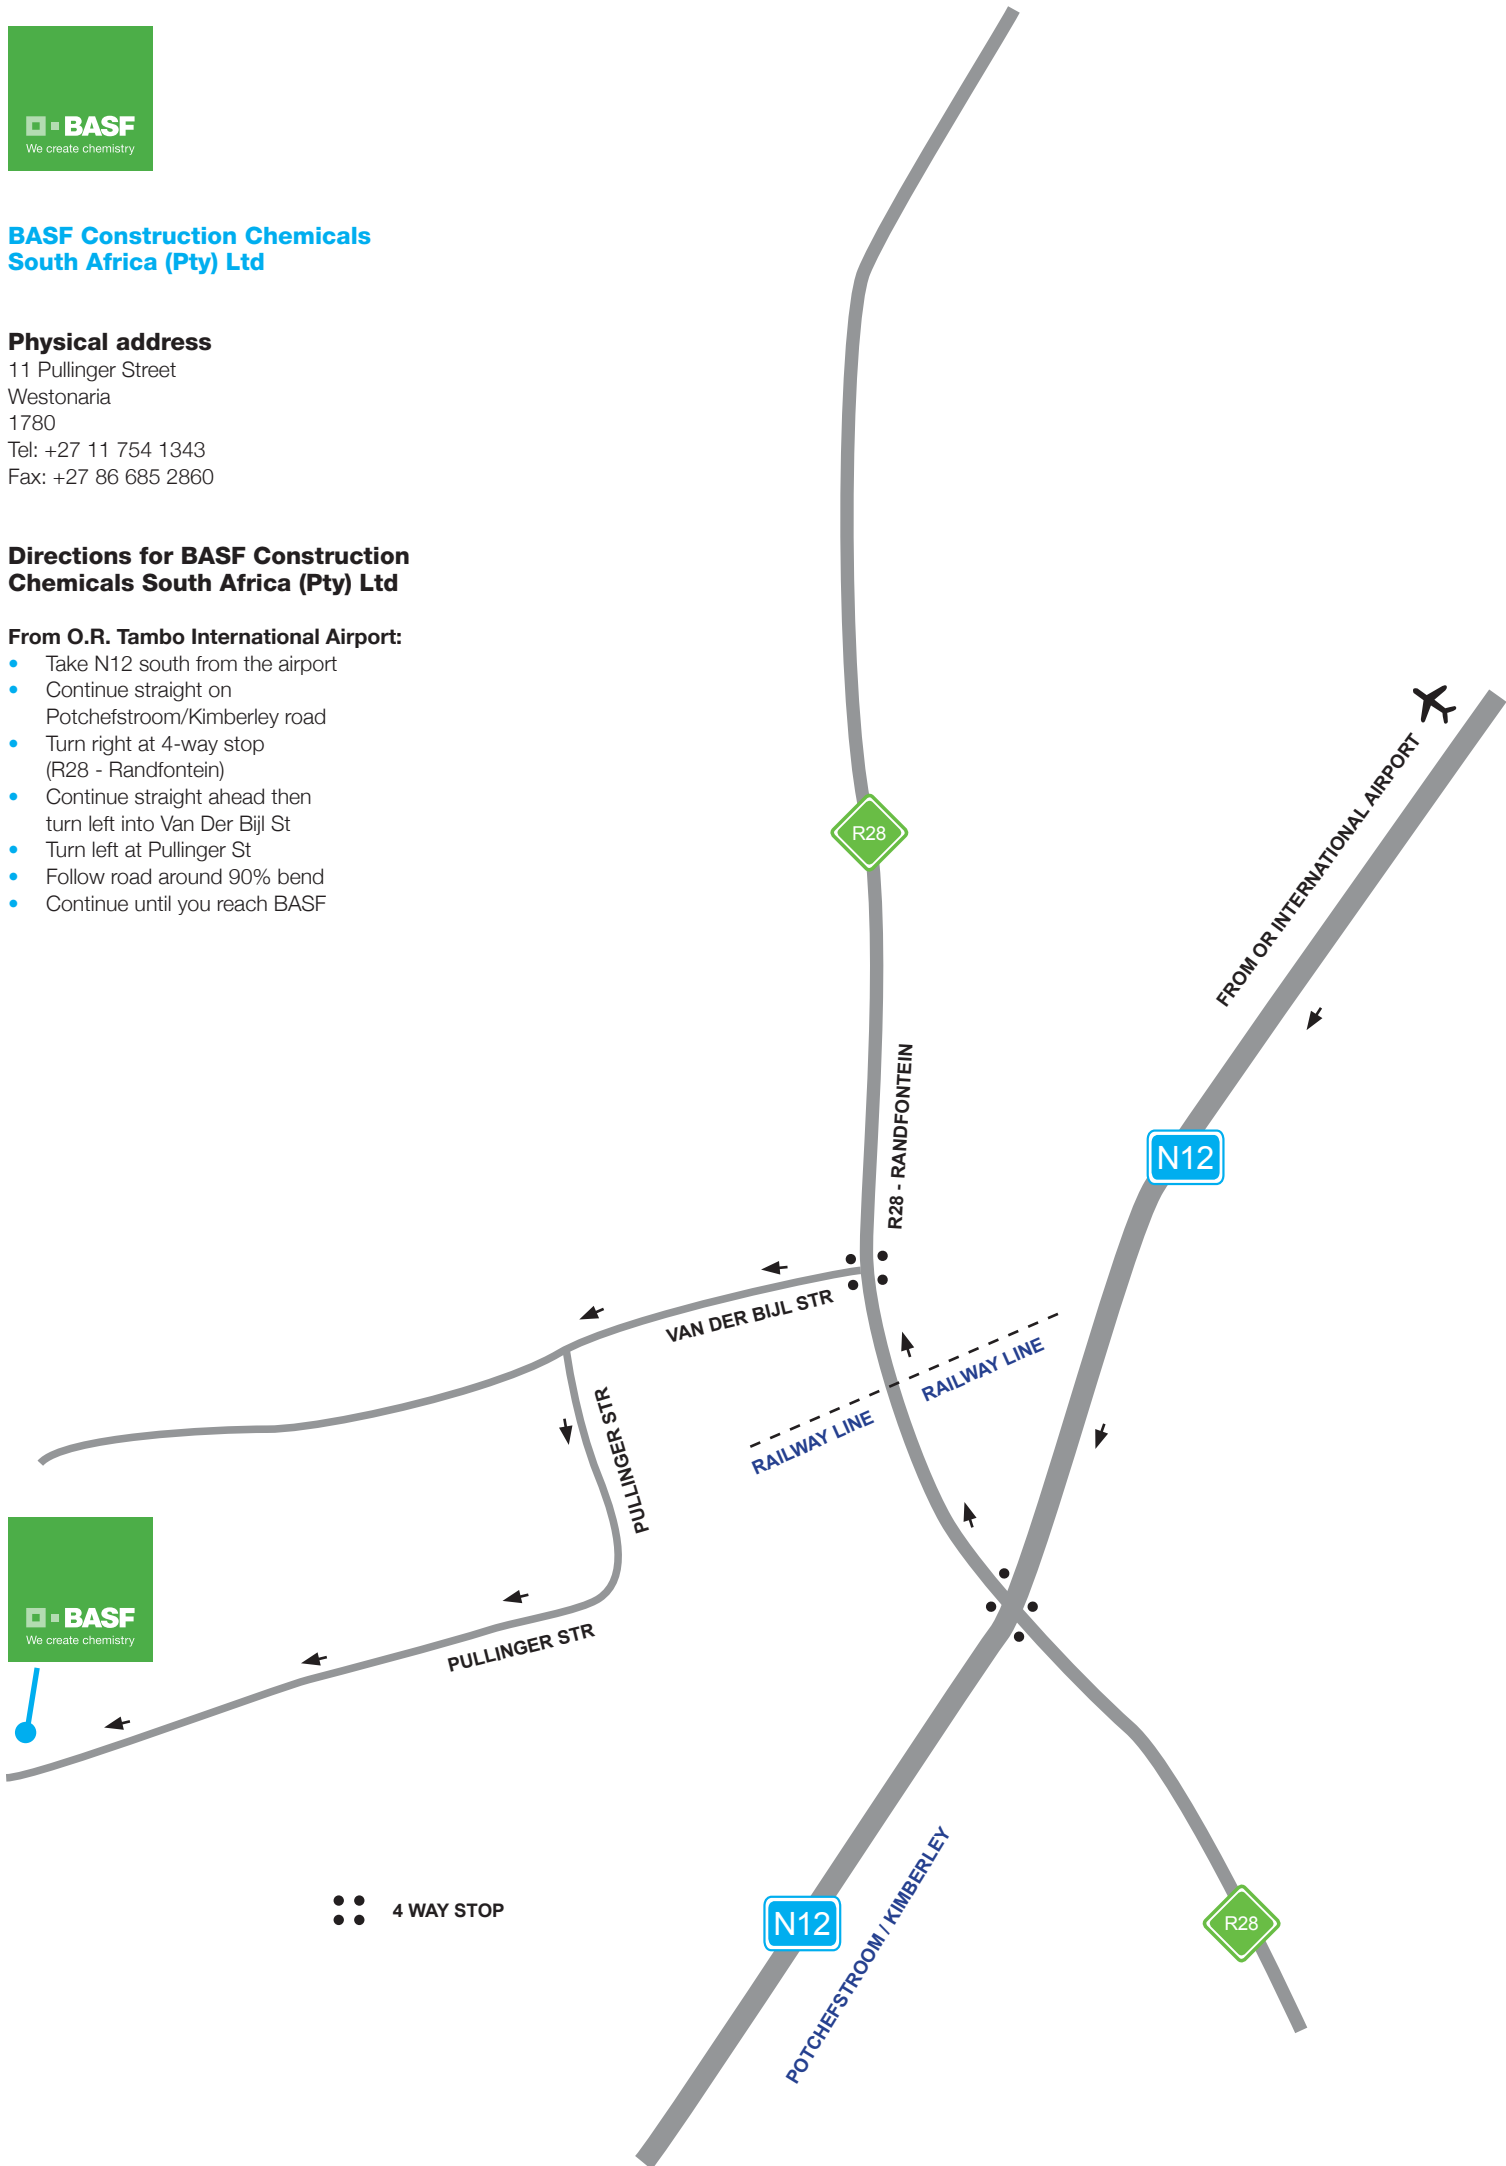

#### From O.R. Tambo International Airport:

- Take N12 south from the airport
- Continue straight on Potchefstroom/Kimberley road
- Turn right at 4-way stop (R28 - Randfontein)
- Continue straight ahead then turn left into Van Der Bijl St
- Turn left at Pullinger St
- Follow road around 90% bend
- Continue until you reach BASF

•••• 4 WAY STOP